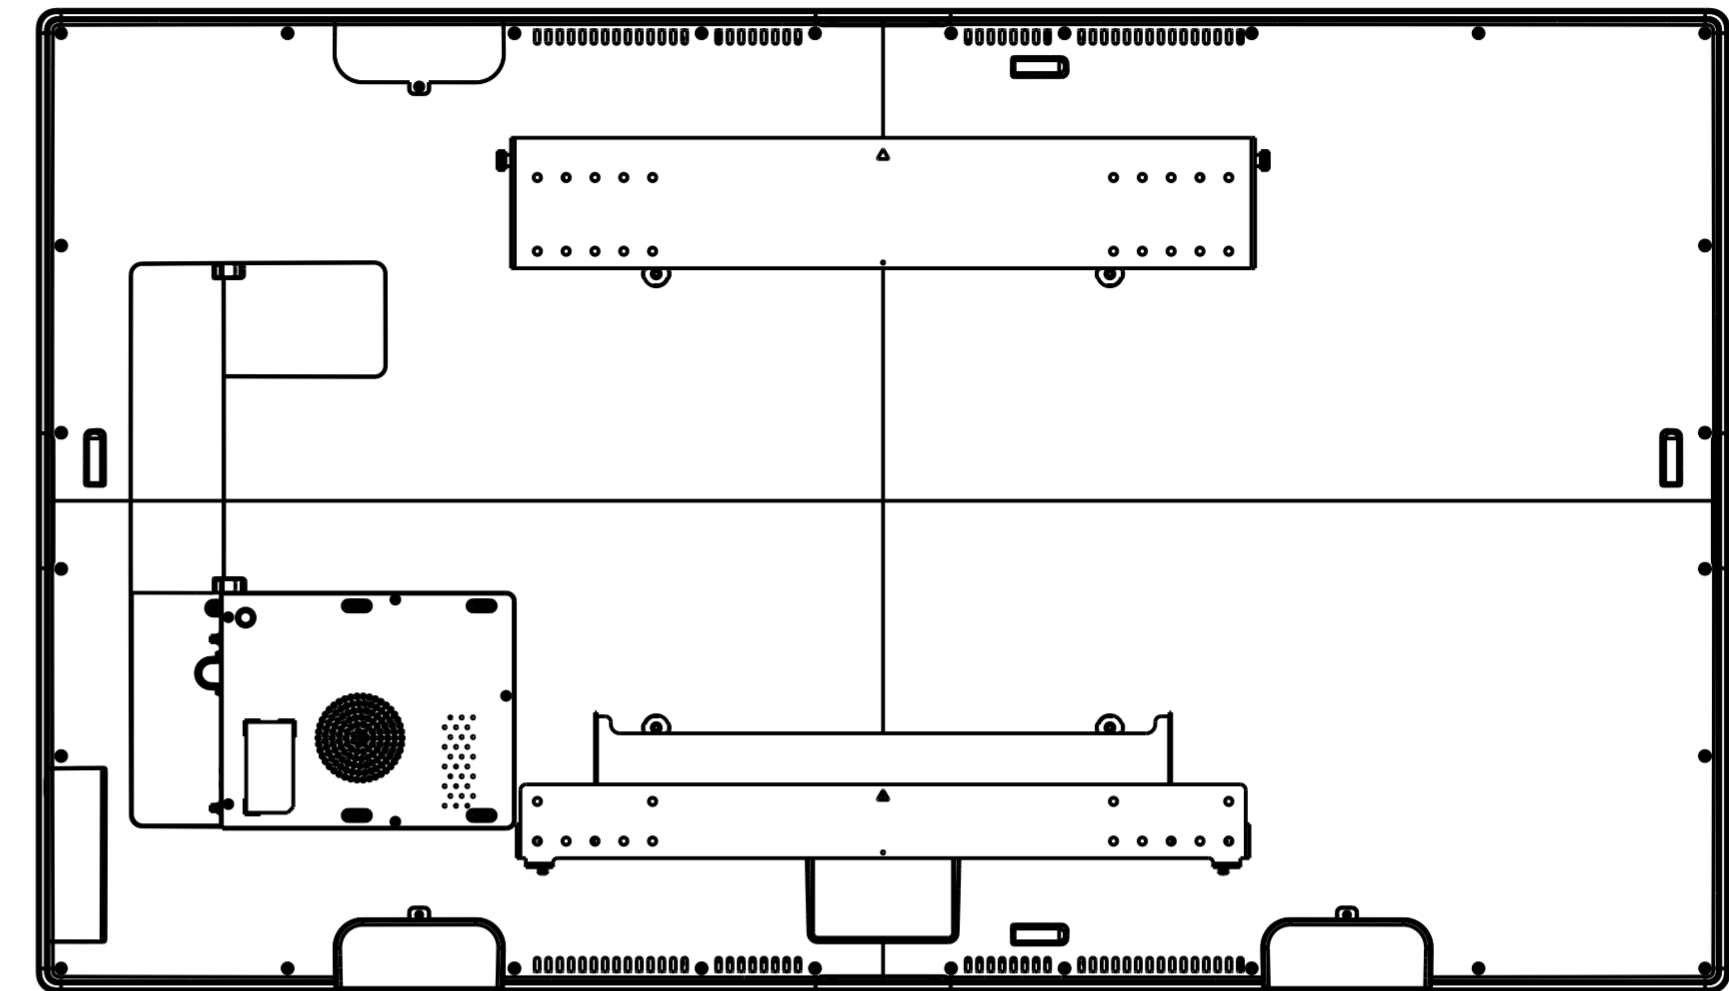

OPTIONAL LOW-PROFILE WALLMOUNT KIT P/N E282876

PERMITTED MOUNTING ORIENTATIONS  
DO NOT MOUNT IN ANY OTHER ORIENTATIONS

LANDSCAPE ORIENTATION

PORTRAIT ORIENTATION  
(CLOCKWISE ROTATION)

OPTIONAL STYLUS HOLDER TRAY MOUNTS ON LOWER ELO EDGE CONNECT LOCATION  
(ONE INCLUDED WITH IDS DISPLAY, CUSTOMER INSTALLED)