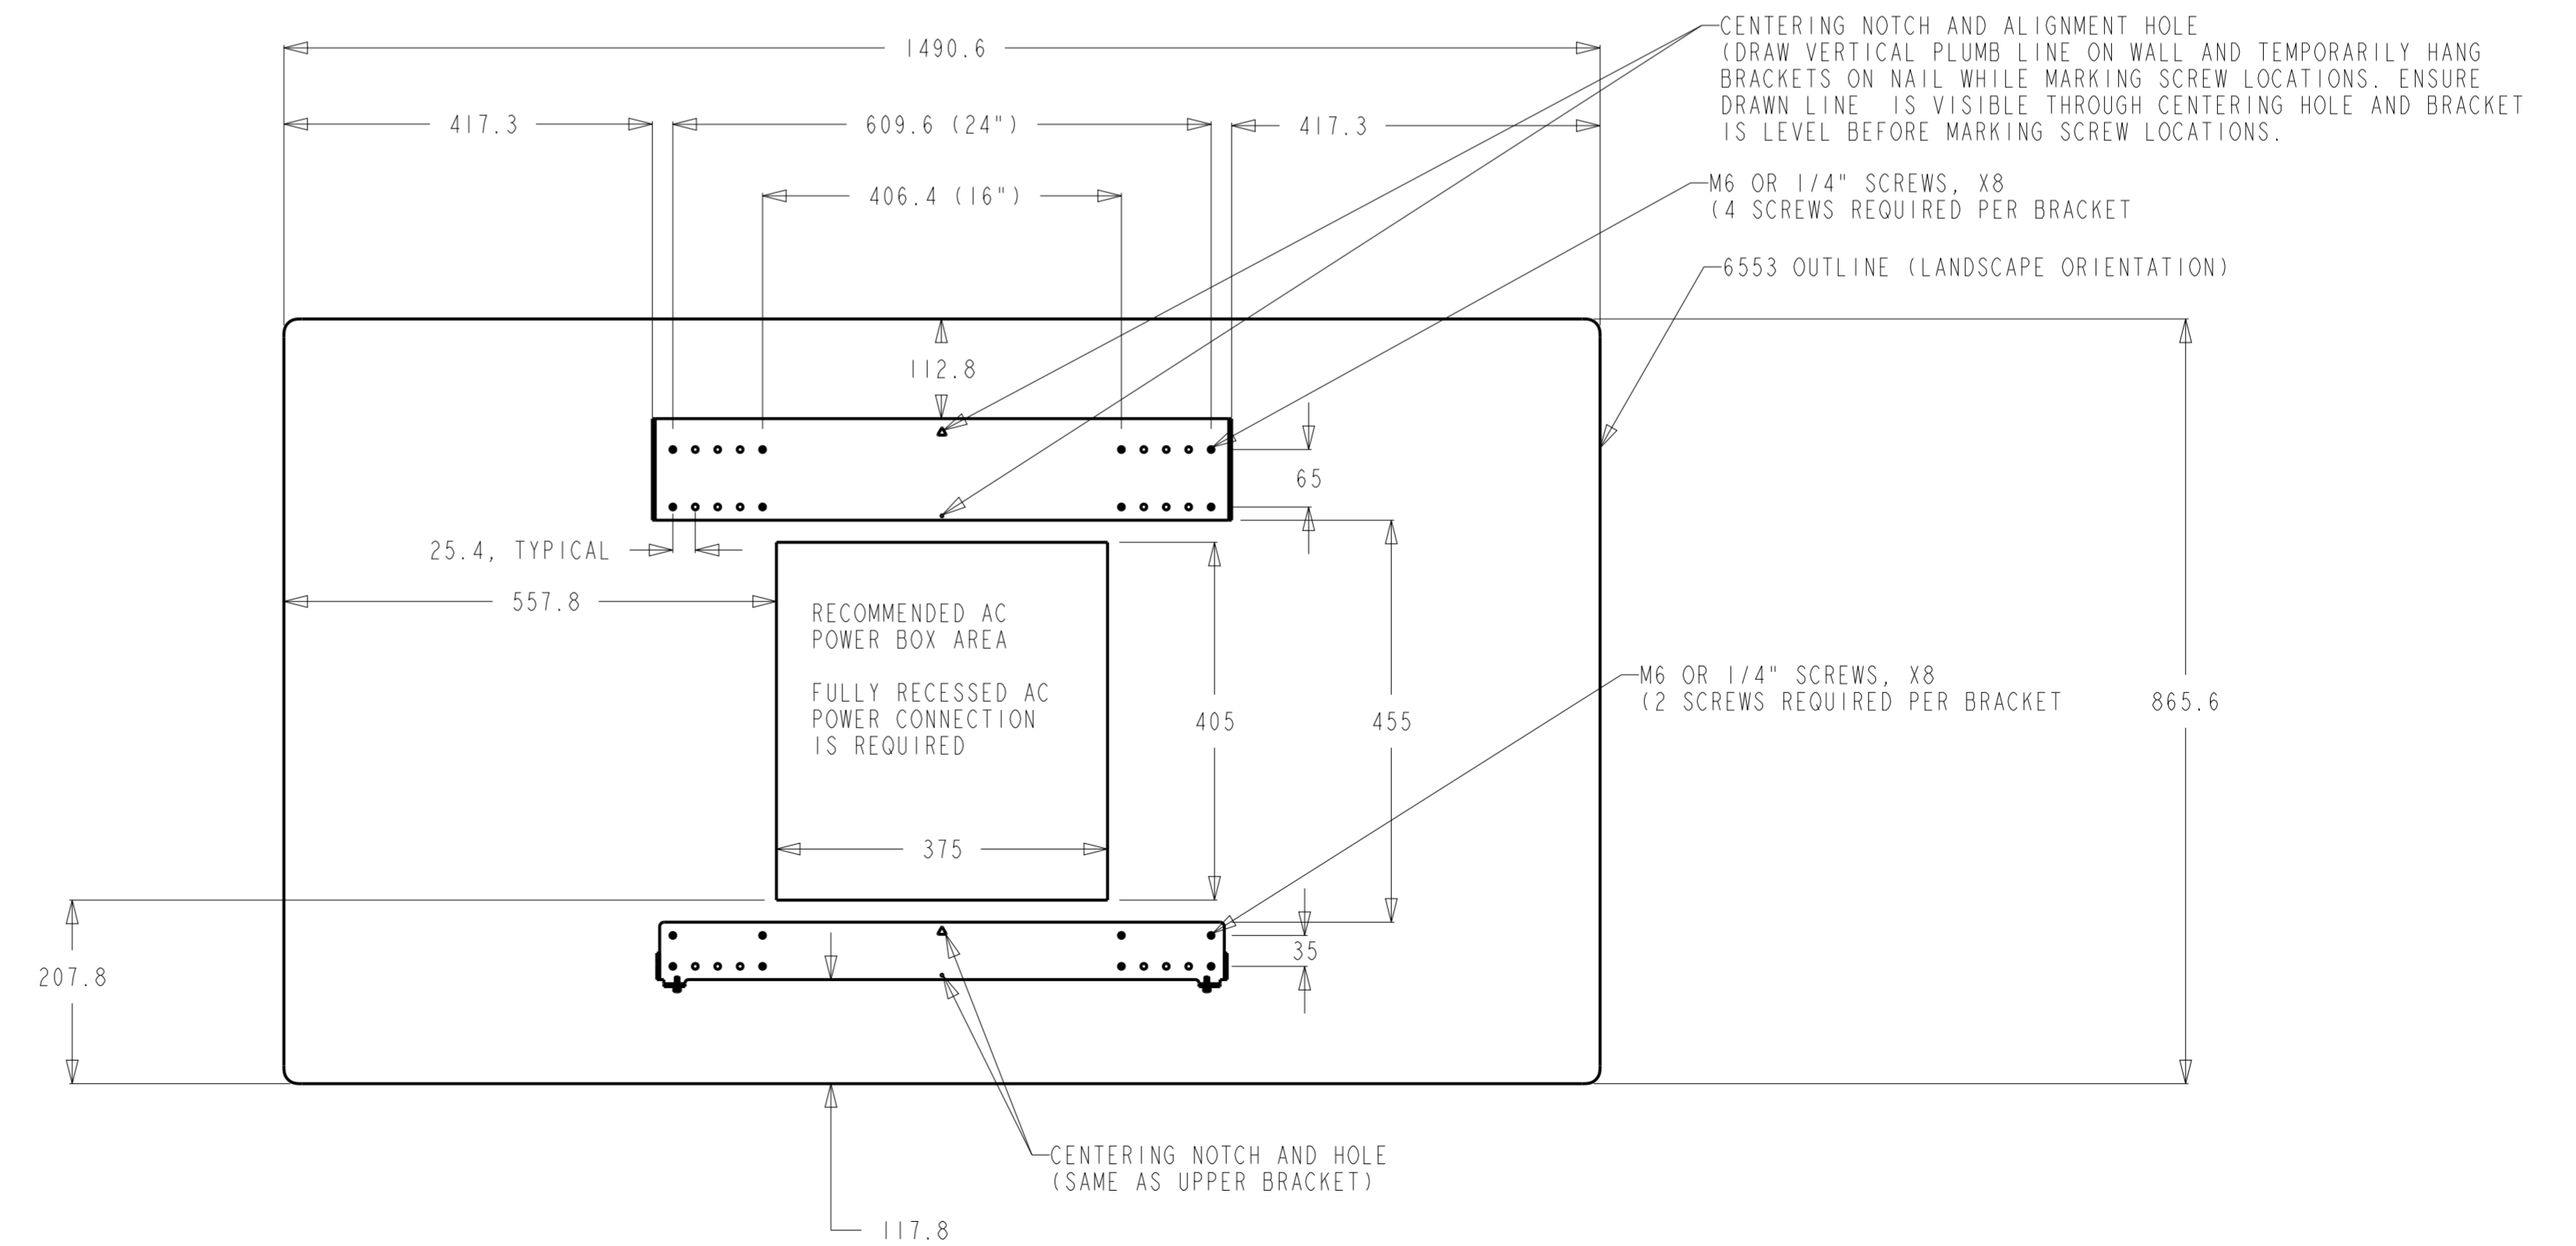

OPTIONAL LOW-PROFILE WALLMOUNT KIT P/N E282876

PERMITTED MOUNTING ORIENTATIONS  
DO NOT MOUNT IN ANY OTHER ORIENTATIONS

LANDSCAPE ORIENTATION

PORTRAIT ORIENTATION  
(CLOCKWISE ROTATION)

OPTIONAL STYLUS HOLDER TRAY MOUNTS ON LOWER ELO EDGE CONNECT LOCATION  
(ONE INCLUDED WITH IDS DISPLAY, CUSTOMER INSTALLED)