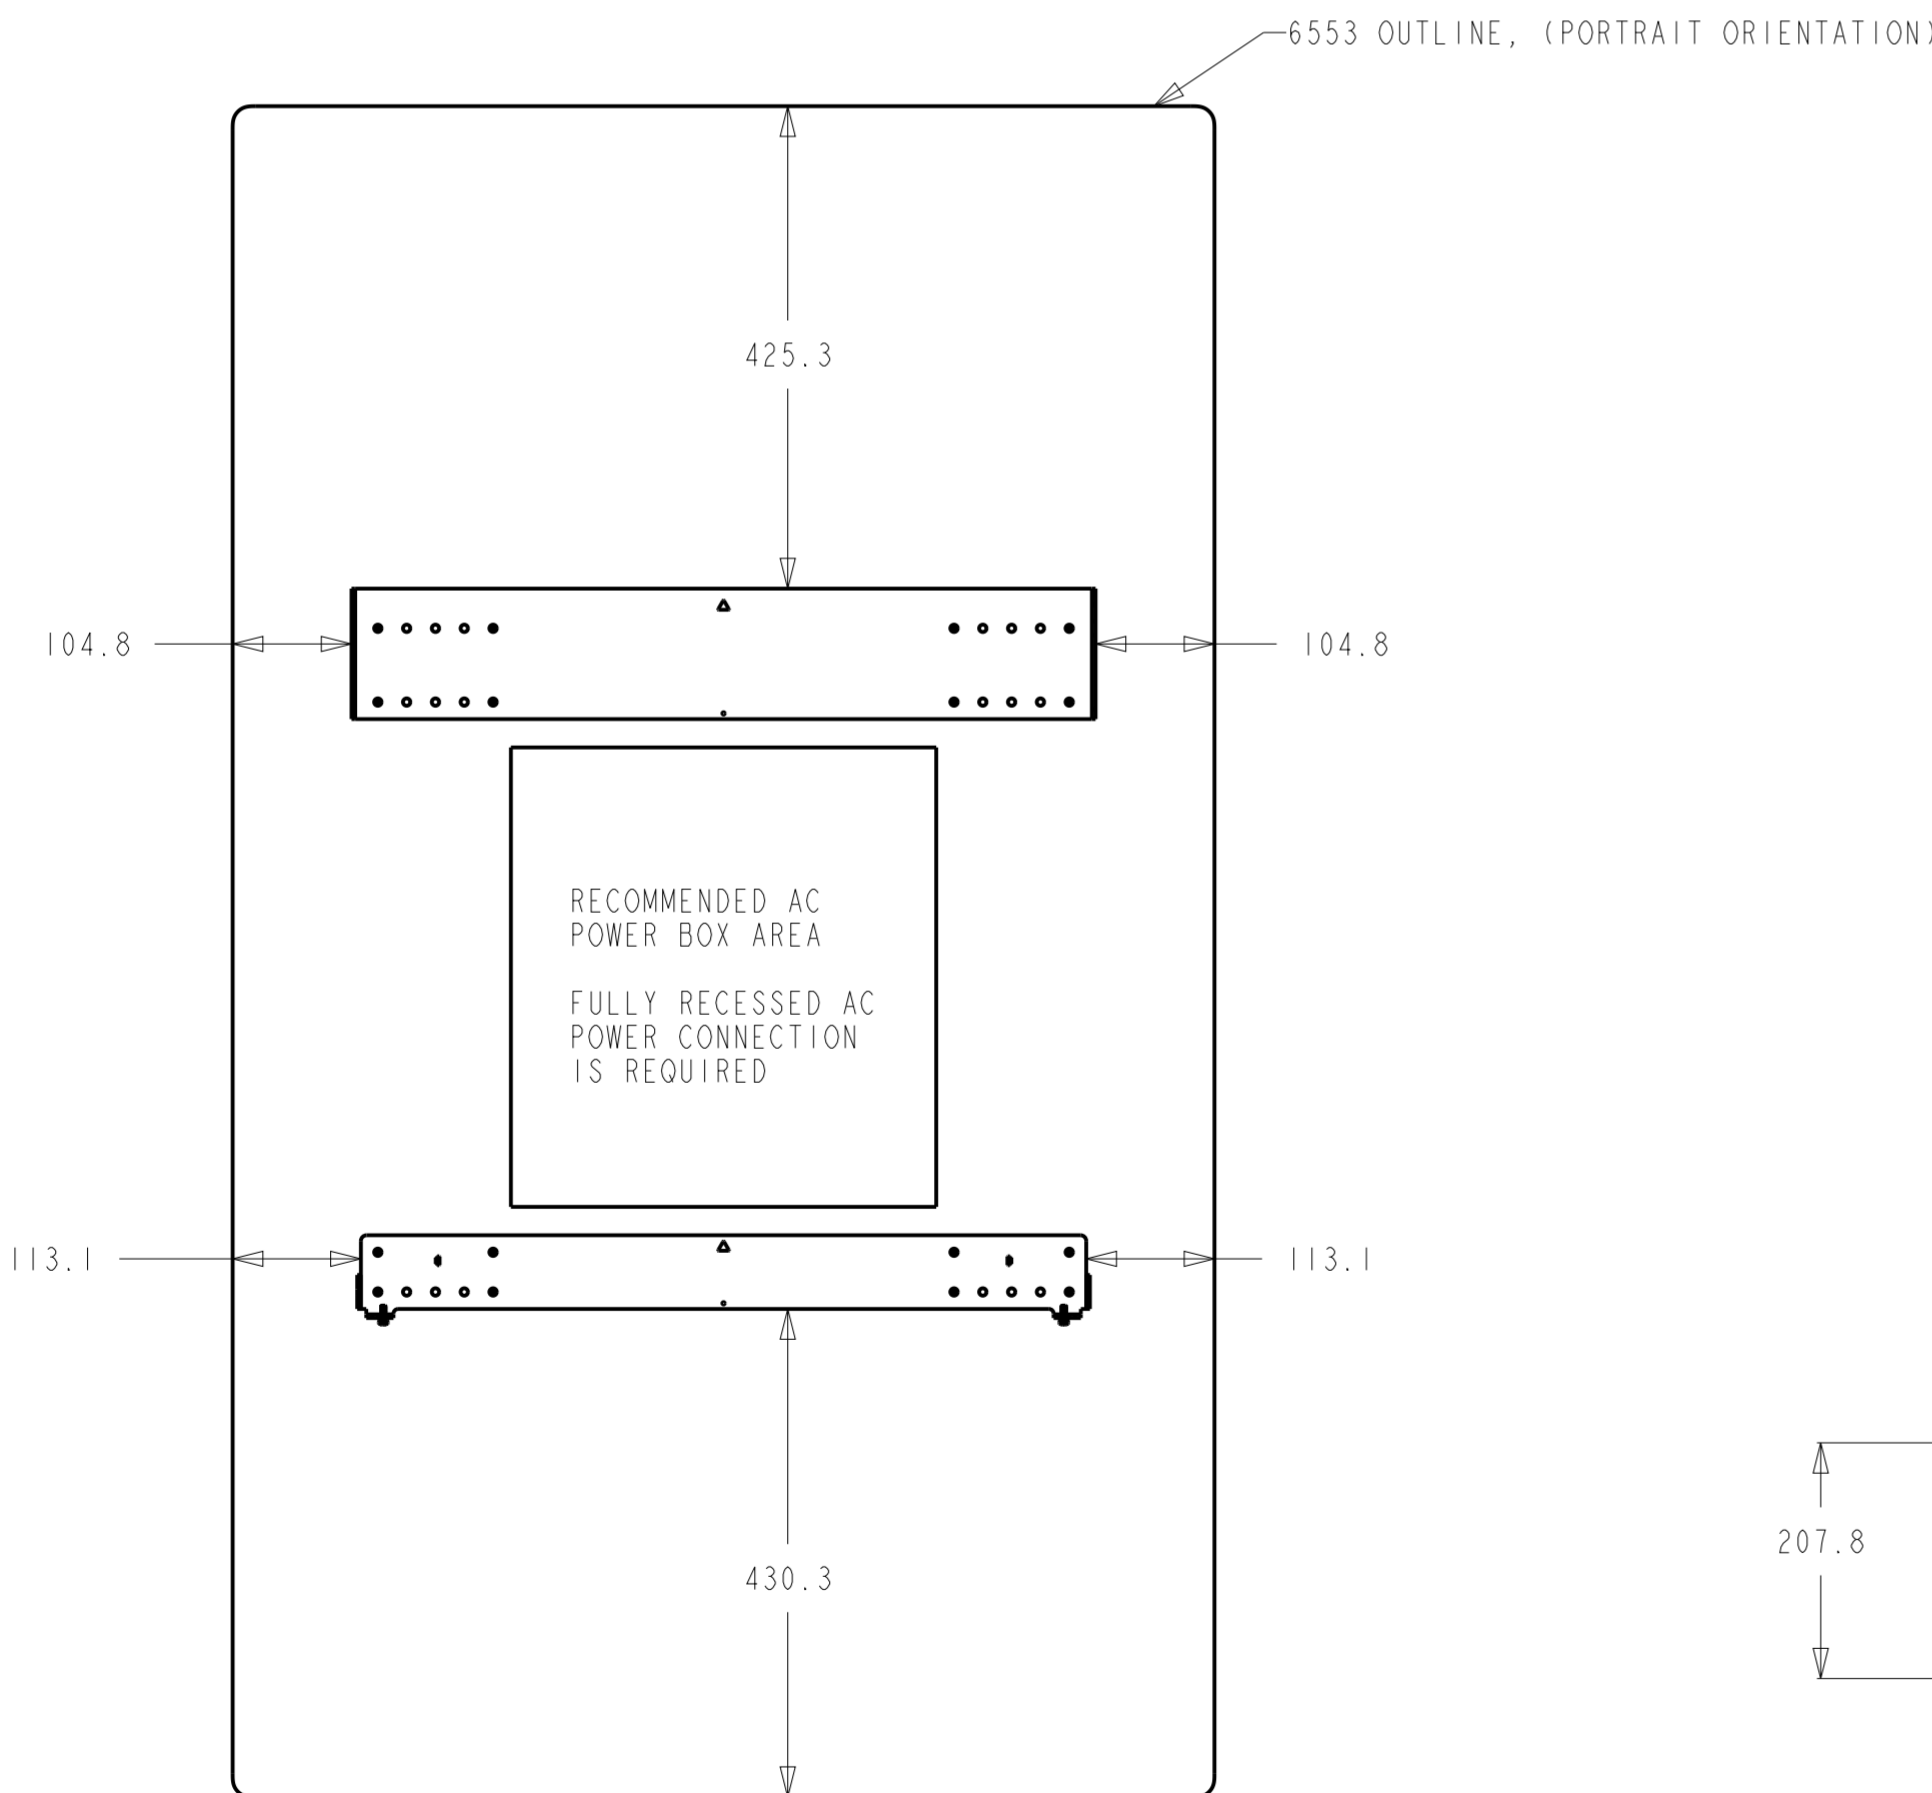

OPTIONAL LOW-PROFILE WALLMOUNT KIT P/N E282876

PERMITTED MOUNTING ORIENTATIONS  
DO NOT MOUNT IN ANY OTHER ORIENTATIONS

LANDSCAPE ORIENTATION

PORTRAIT ORIENTATION  
(CLOCKWISE ROTATION)

OPTIONAL STYLUS HOLDER TRAY MOUNTS ON LOWER ELO EDGE CONNECT LOCATION  
(ONE INCLUDED WITH IDS DISPLAY, CUSTOMER INSTALLED)