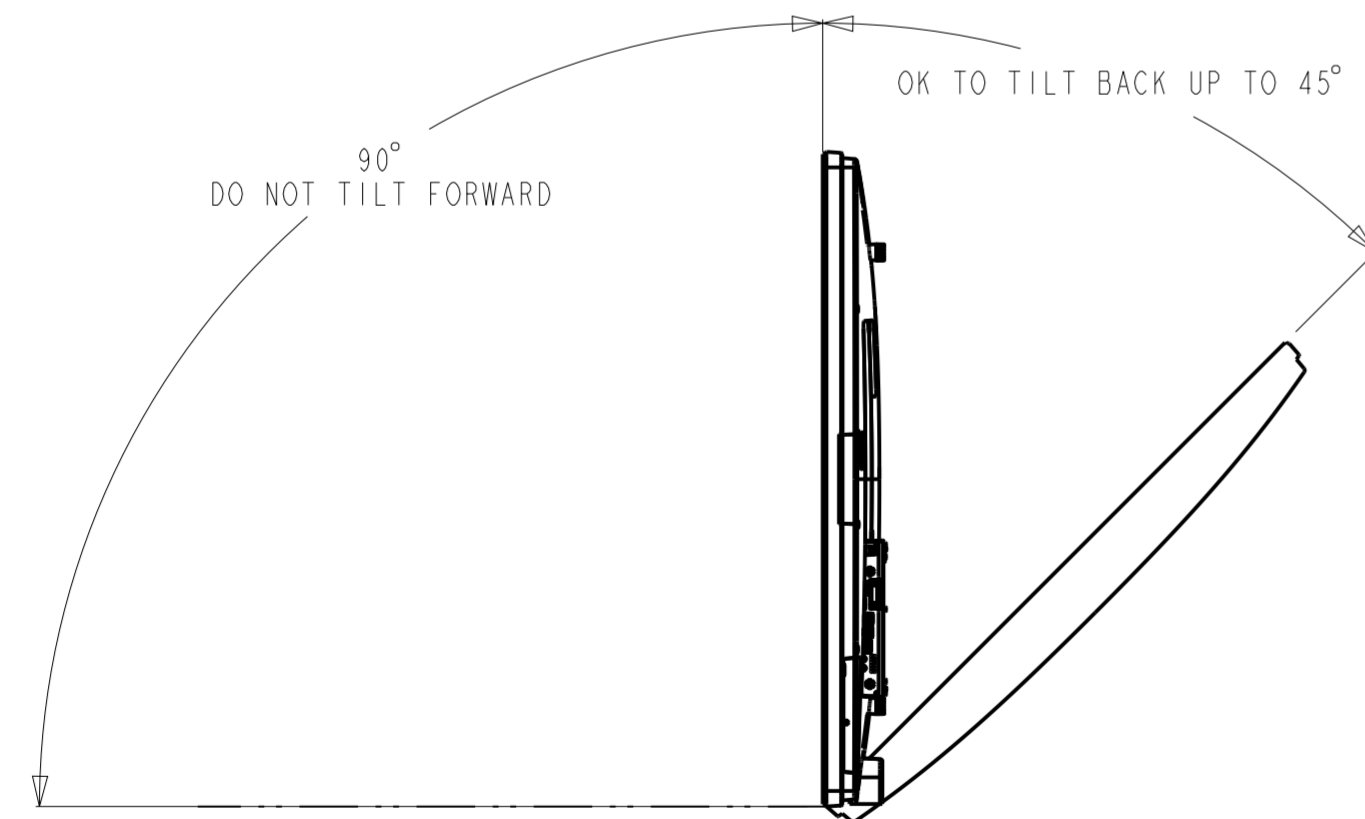

OPTIONAL LOW-PROFILE WALLMOUNT KIT P/N E282876

PERMITTED MOUNTING ORIENTATIONS  
DO NOT MOUNT IN ANY OTHER ORIENTATIONS

LANDSCAPE ORIENTATION

PORTRAIT ORIENTATION  
(CLOCKWISE ROTATION)

OPTIONAL STYLUS HOLDER TRAY MOUNTS ON LOWER ELO EDGE CONNECT LOCATION  
(ONE INCLUDED WITH IDS DISPLAY, CUSTOMER INSTALLED)