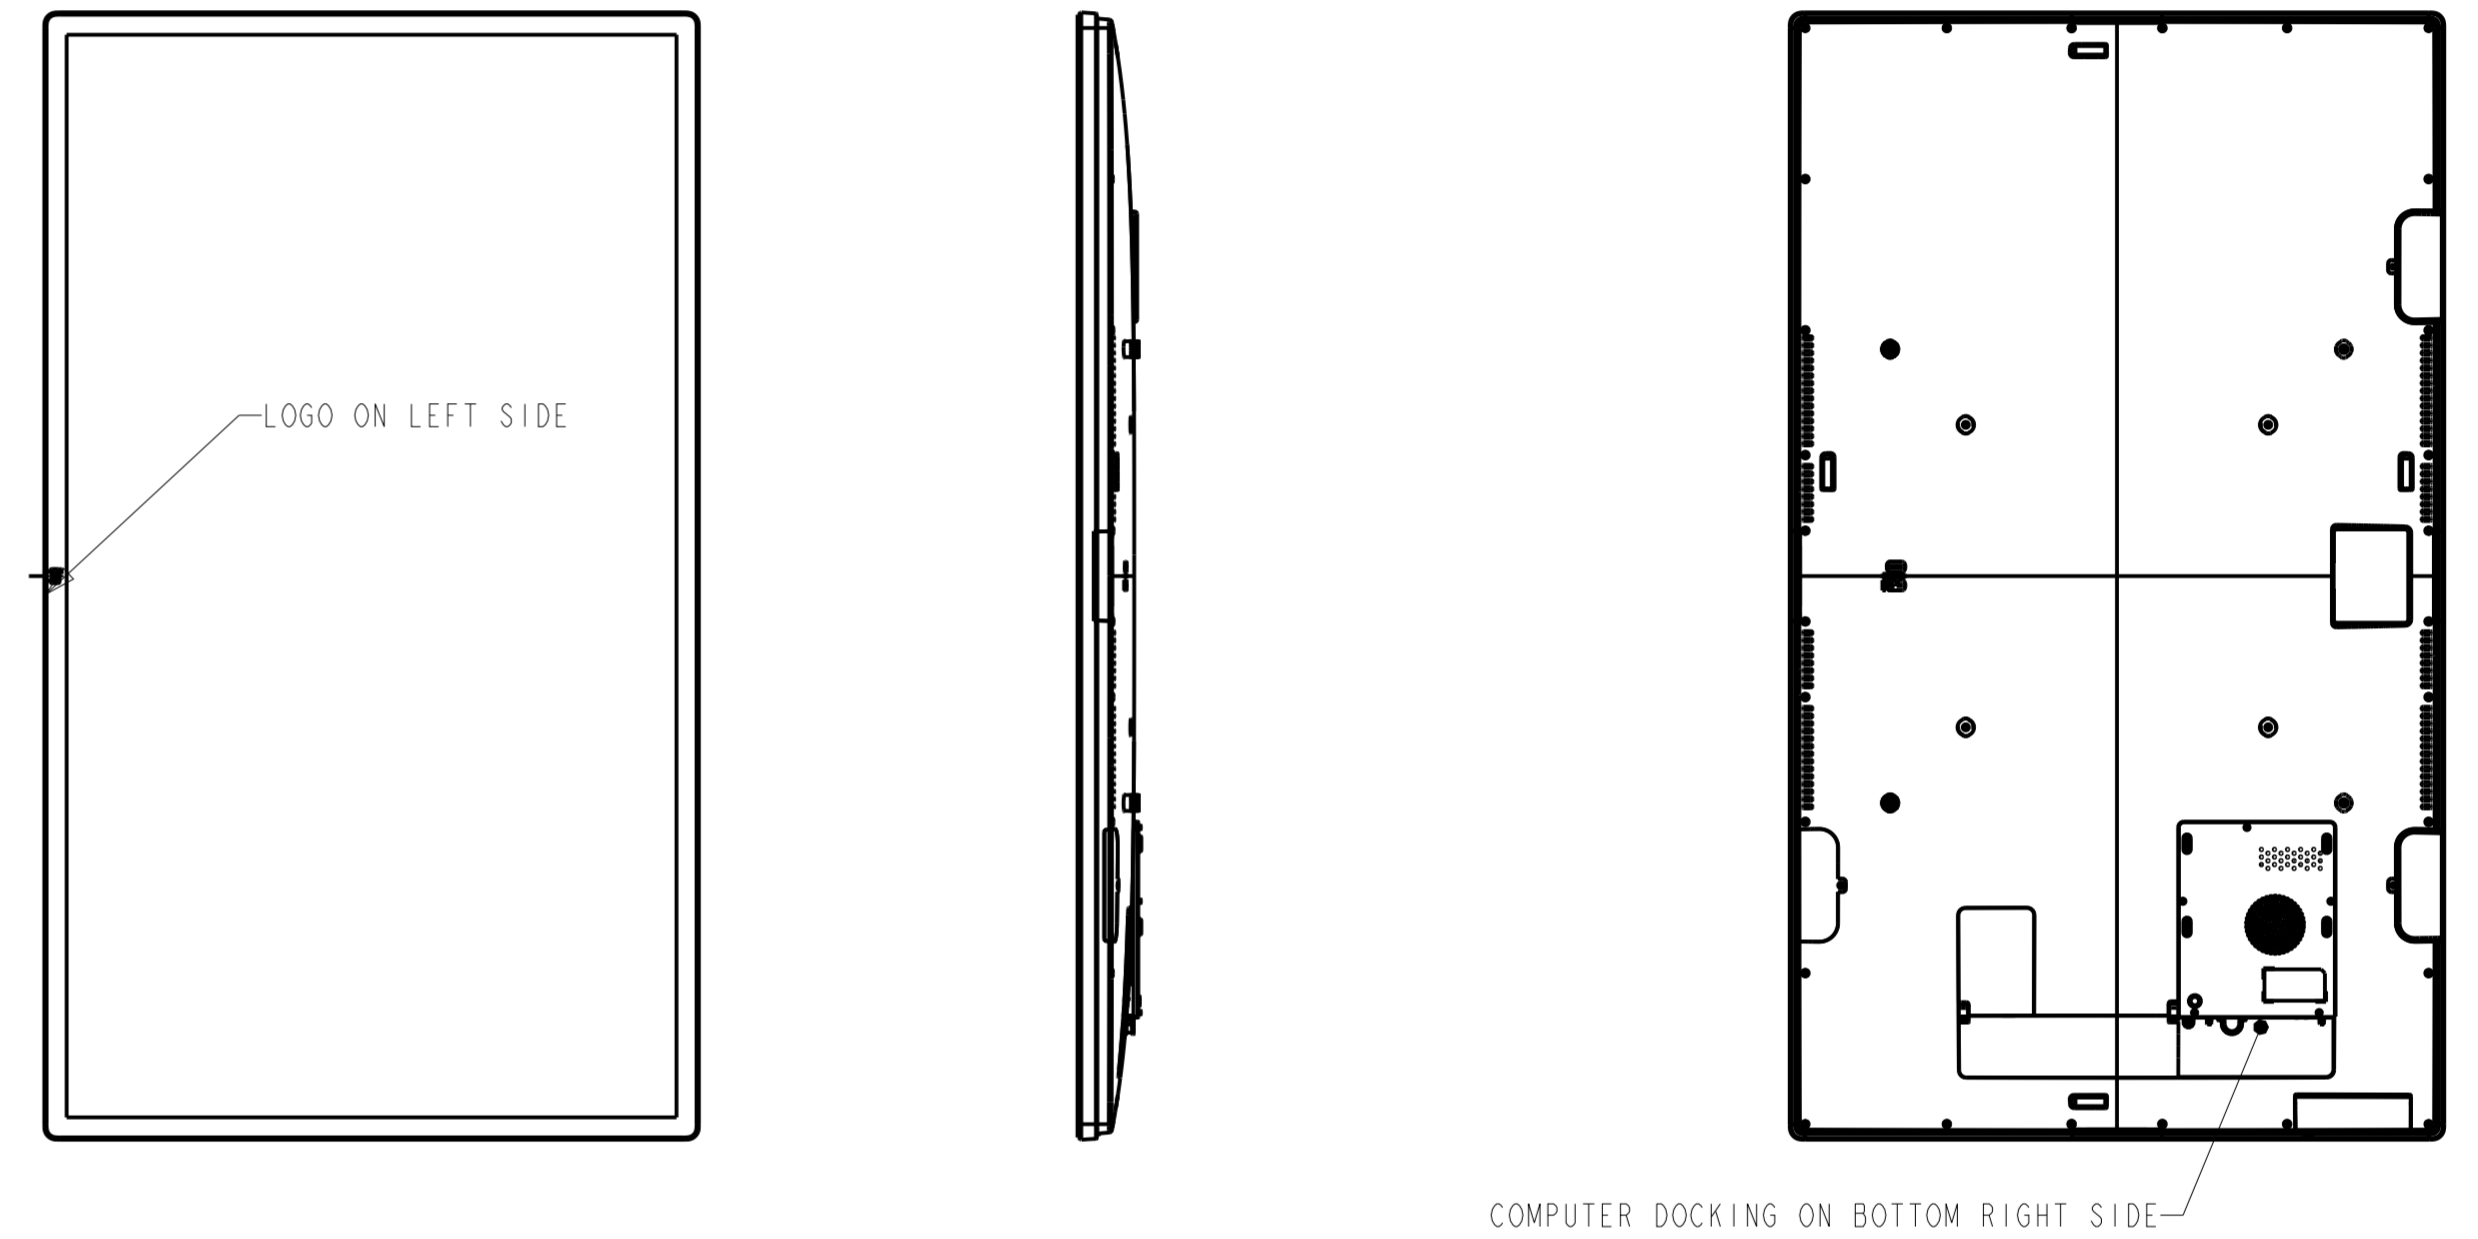

OPTIONAL LOW-PROFILE WALLMOUNT KIT P/N E282876

PERMITTED MOUNTING ORIENTATIONS  
DO NOT MOUNT IN ANY OTHER ORIENTATIONS

LANDSCAPE ORIENTATION

PORTRAIT ORIENTATION  
(CLOCKWISE ROTATION)

OPTIONAL STYLUS HOLDER TRAY MOUNTS ON LOWER ELO EDGE CONNECT LOCATION  
(ONE INCLUDED WITH IDS DISPLAY, CUSTOMER INSTALLED)