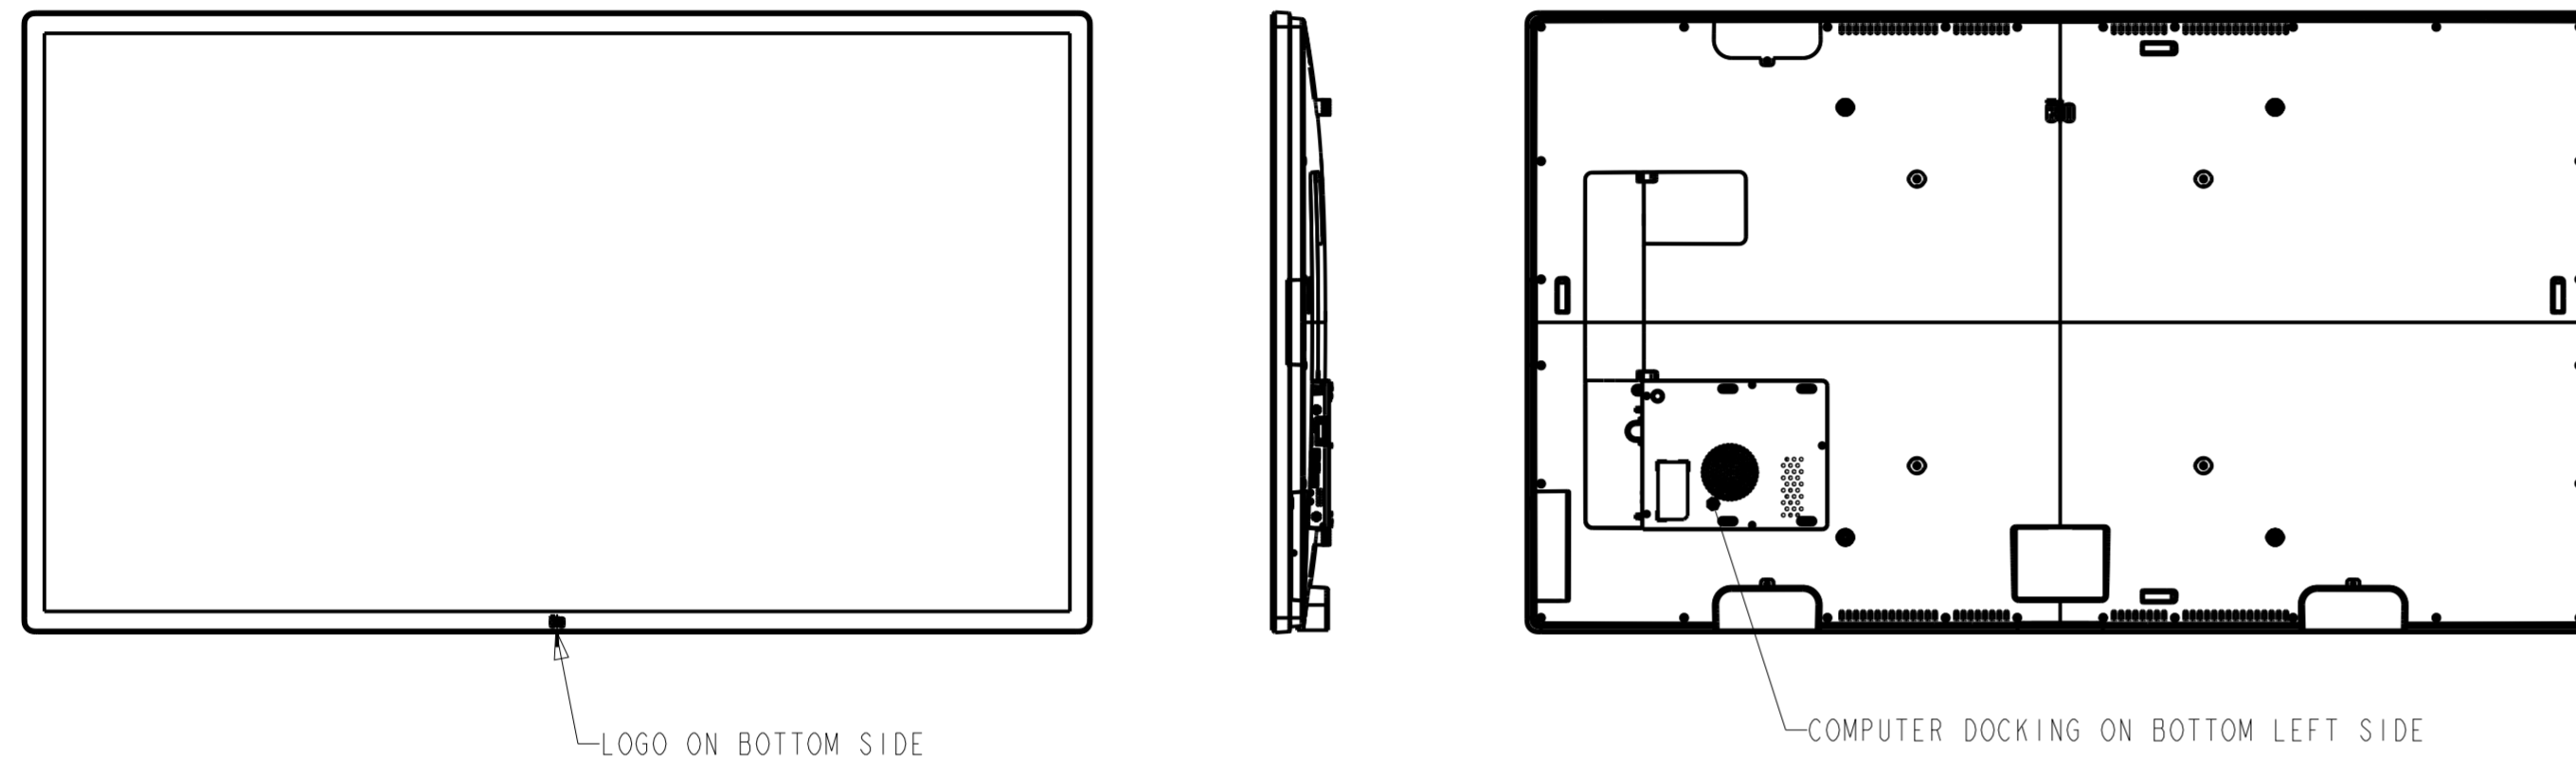

OPTIONAL LOW-PROFILE WALLMOUNT KIT P/N E282876

PERMITTED MOUNTING ORIENTATIONS  
DO NOT MOUNT IN ANY OTHER ORIENTATIONS

LANDSCAPE ORIENTATION

PORTRAIT ORIENTATION  
(CLOCKWISE ROTATION)

OPTIONAL STYLUS HOLDER TRAY MOUNTS ON LOWER ELO EDGE CONNECT LOCATION  
(ONE INCLUDED WITH IDS DISPLAY, CUSTOMER INSTALLED)