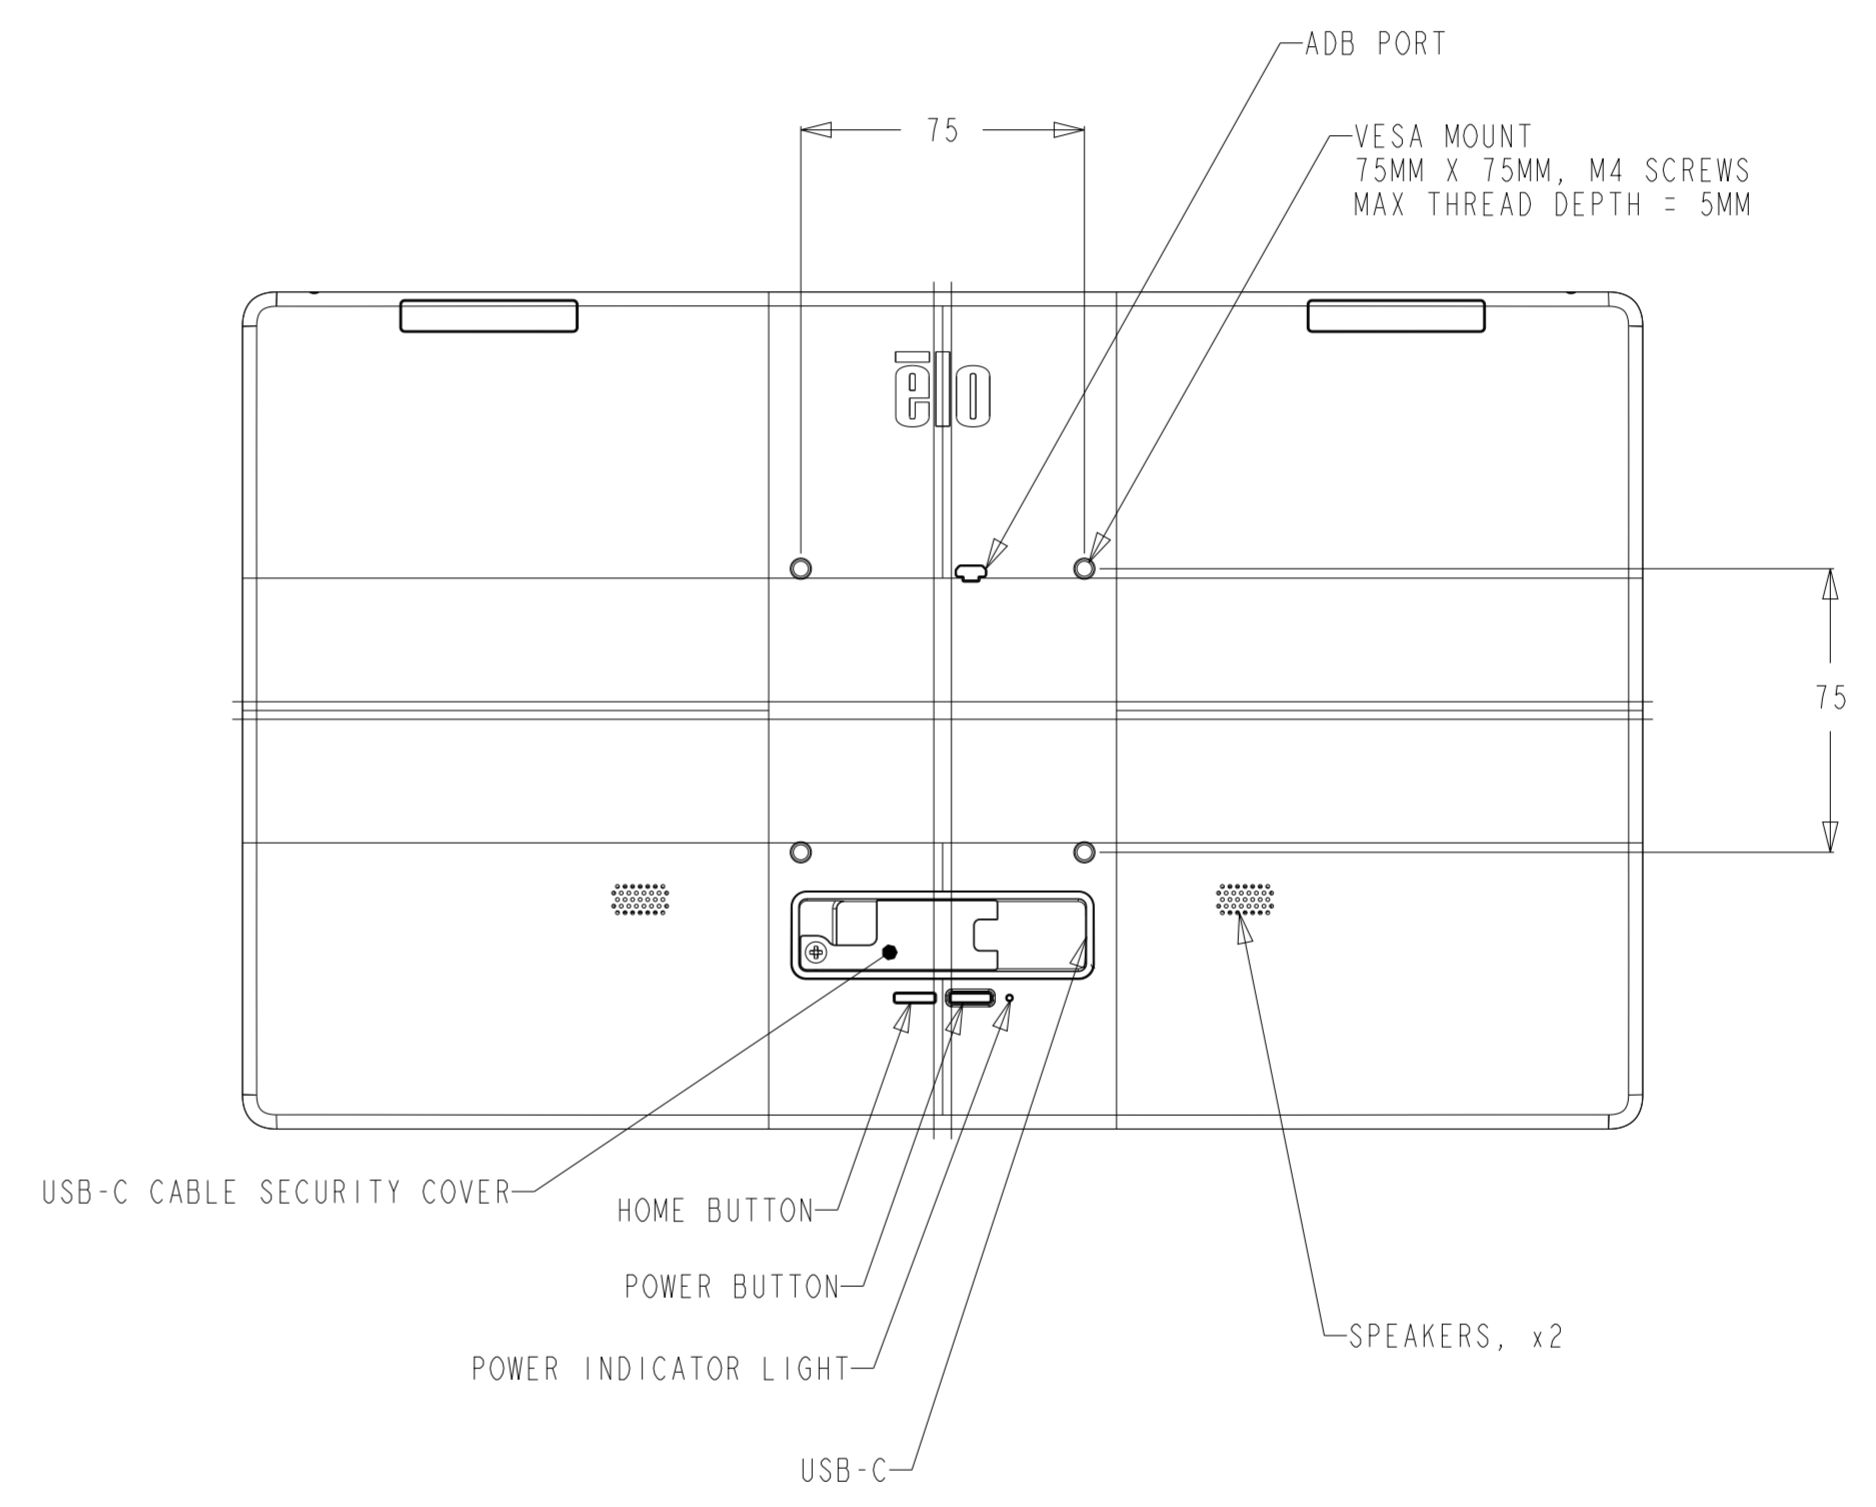

DIMENSIONAL DRAWING: I-SERIES 4 SLATE

I/O HUB