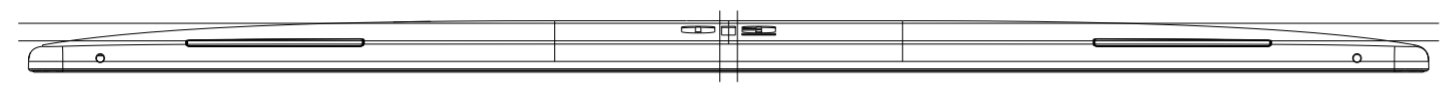

DIMENSIONAL DRAWING: I-SERIES 4 SLATE

I/O HUB