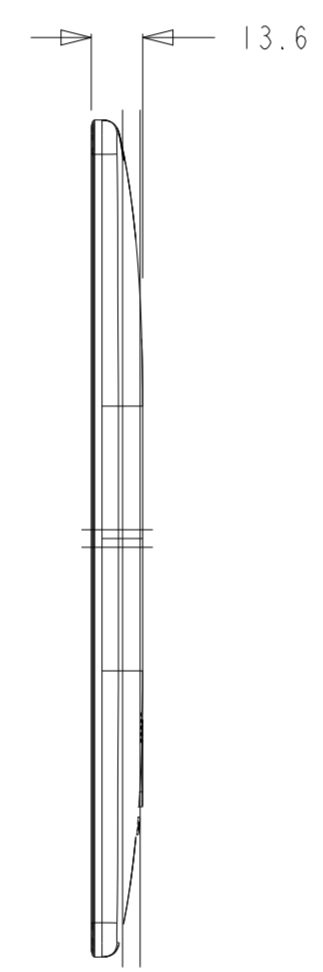

DIMENSIONAL DRAWING: I-SERIES 4 SLATE

I/O HUB