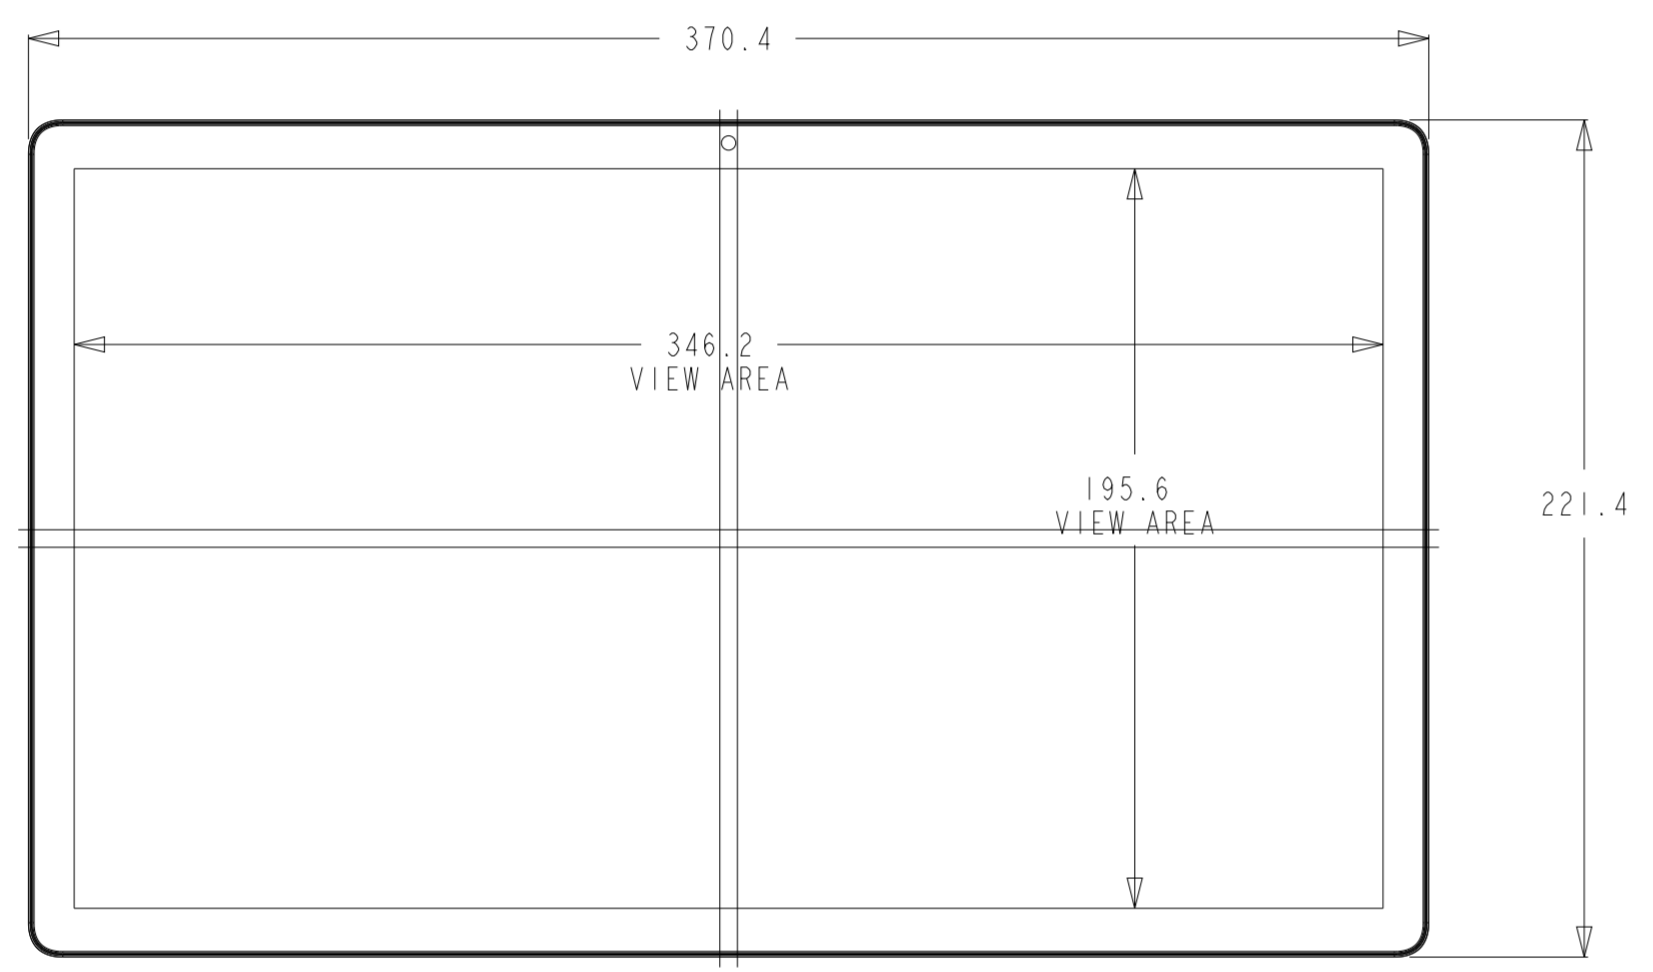

DIMENSIONAL DRAWING: I-SERIES 4 SLATE

I/O HUB