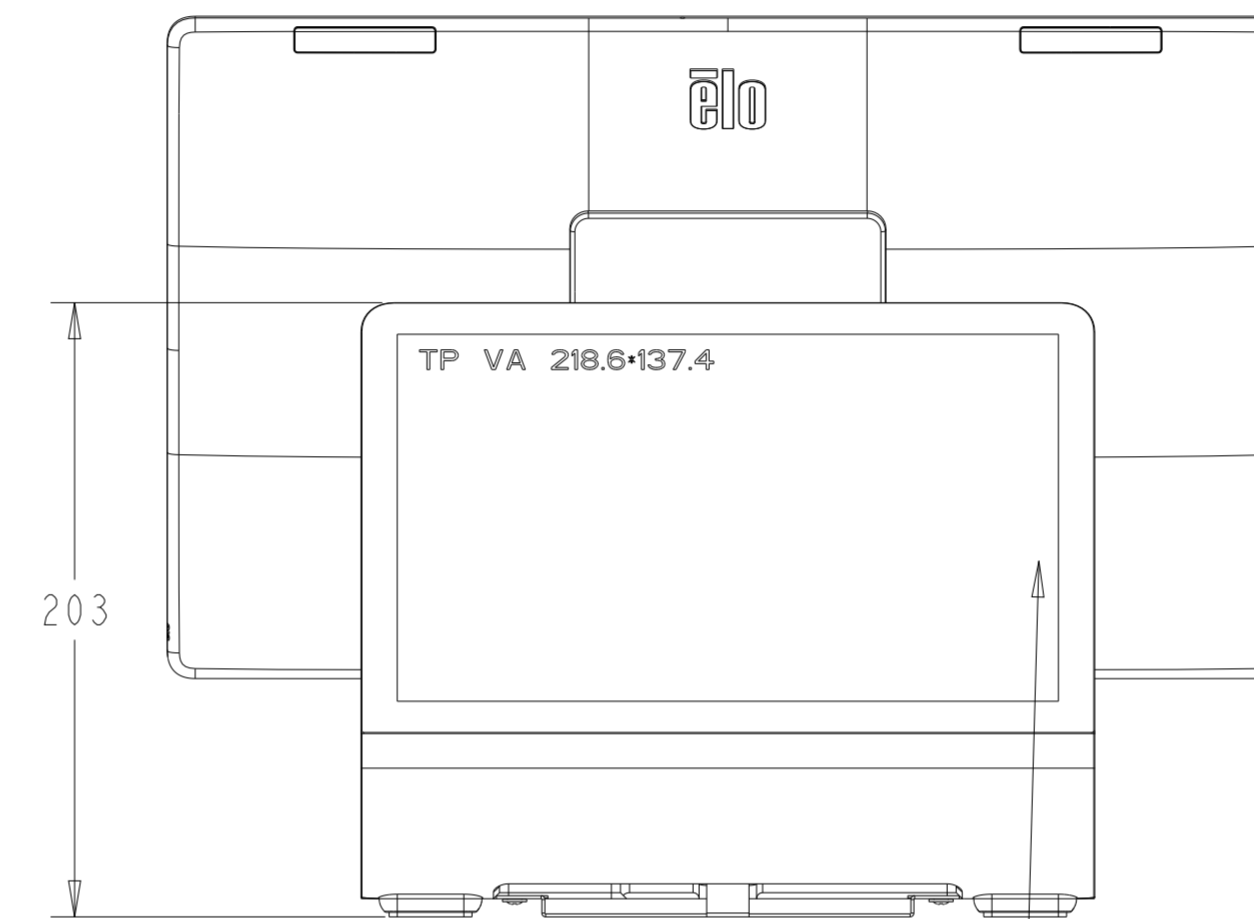

14 SLATE VALUE 15.6", WITH IO DONGLE (E682432)

**14 SLATE VALUE 15.6", WITH FULL POS STAND (E483135)**  
**14 SLATE VALUE 15.6", WITH FULL POS STAND WITH CFD (E482940)**

REAR FACE 10" DISPLAY  
(W/ CFD POS STAND - E483135)

FILLED COVER  
(W/O CFD POS STAND - E482940)

COUNTER TOP MOUNT:  
(OPTIONAL WITH STAND MOUNTING BRACKET)  
THROUGH HOLES FOR M4 SCREWS,  
x 4PCS