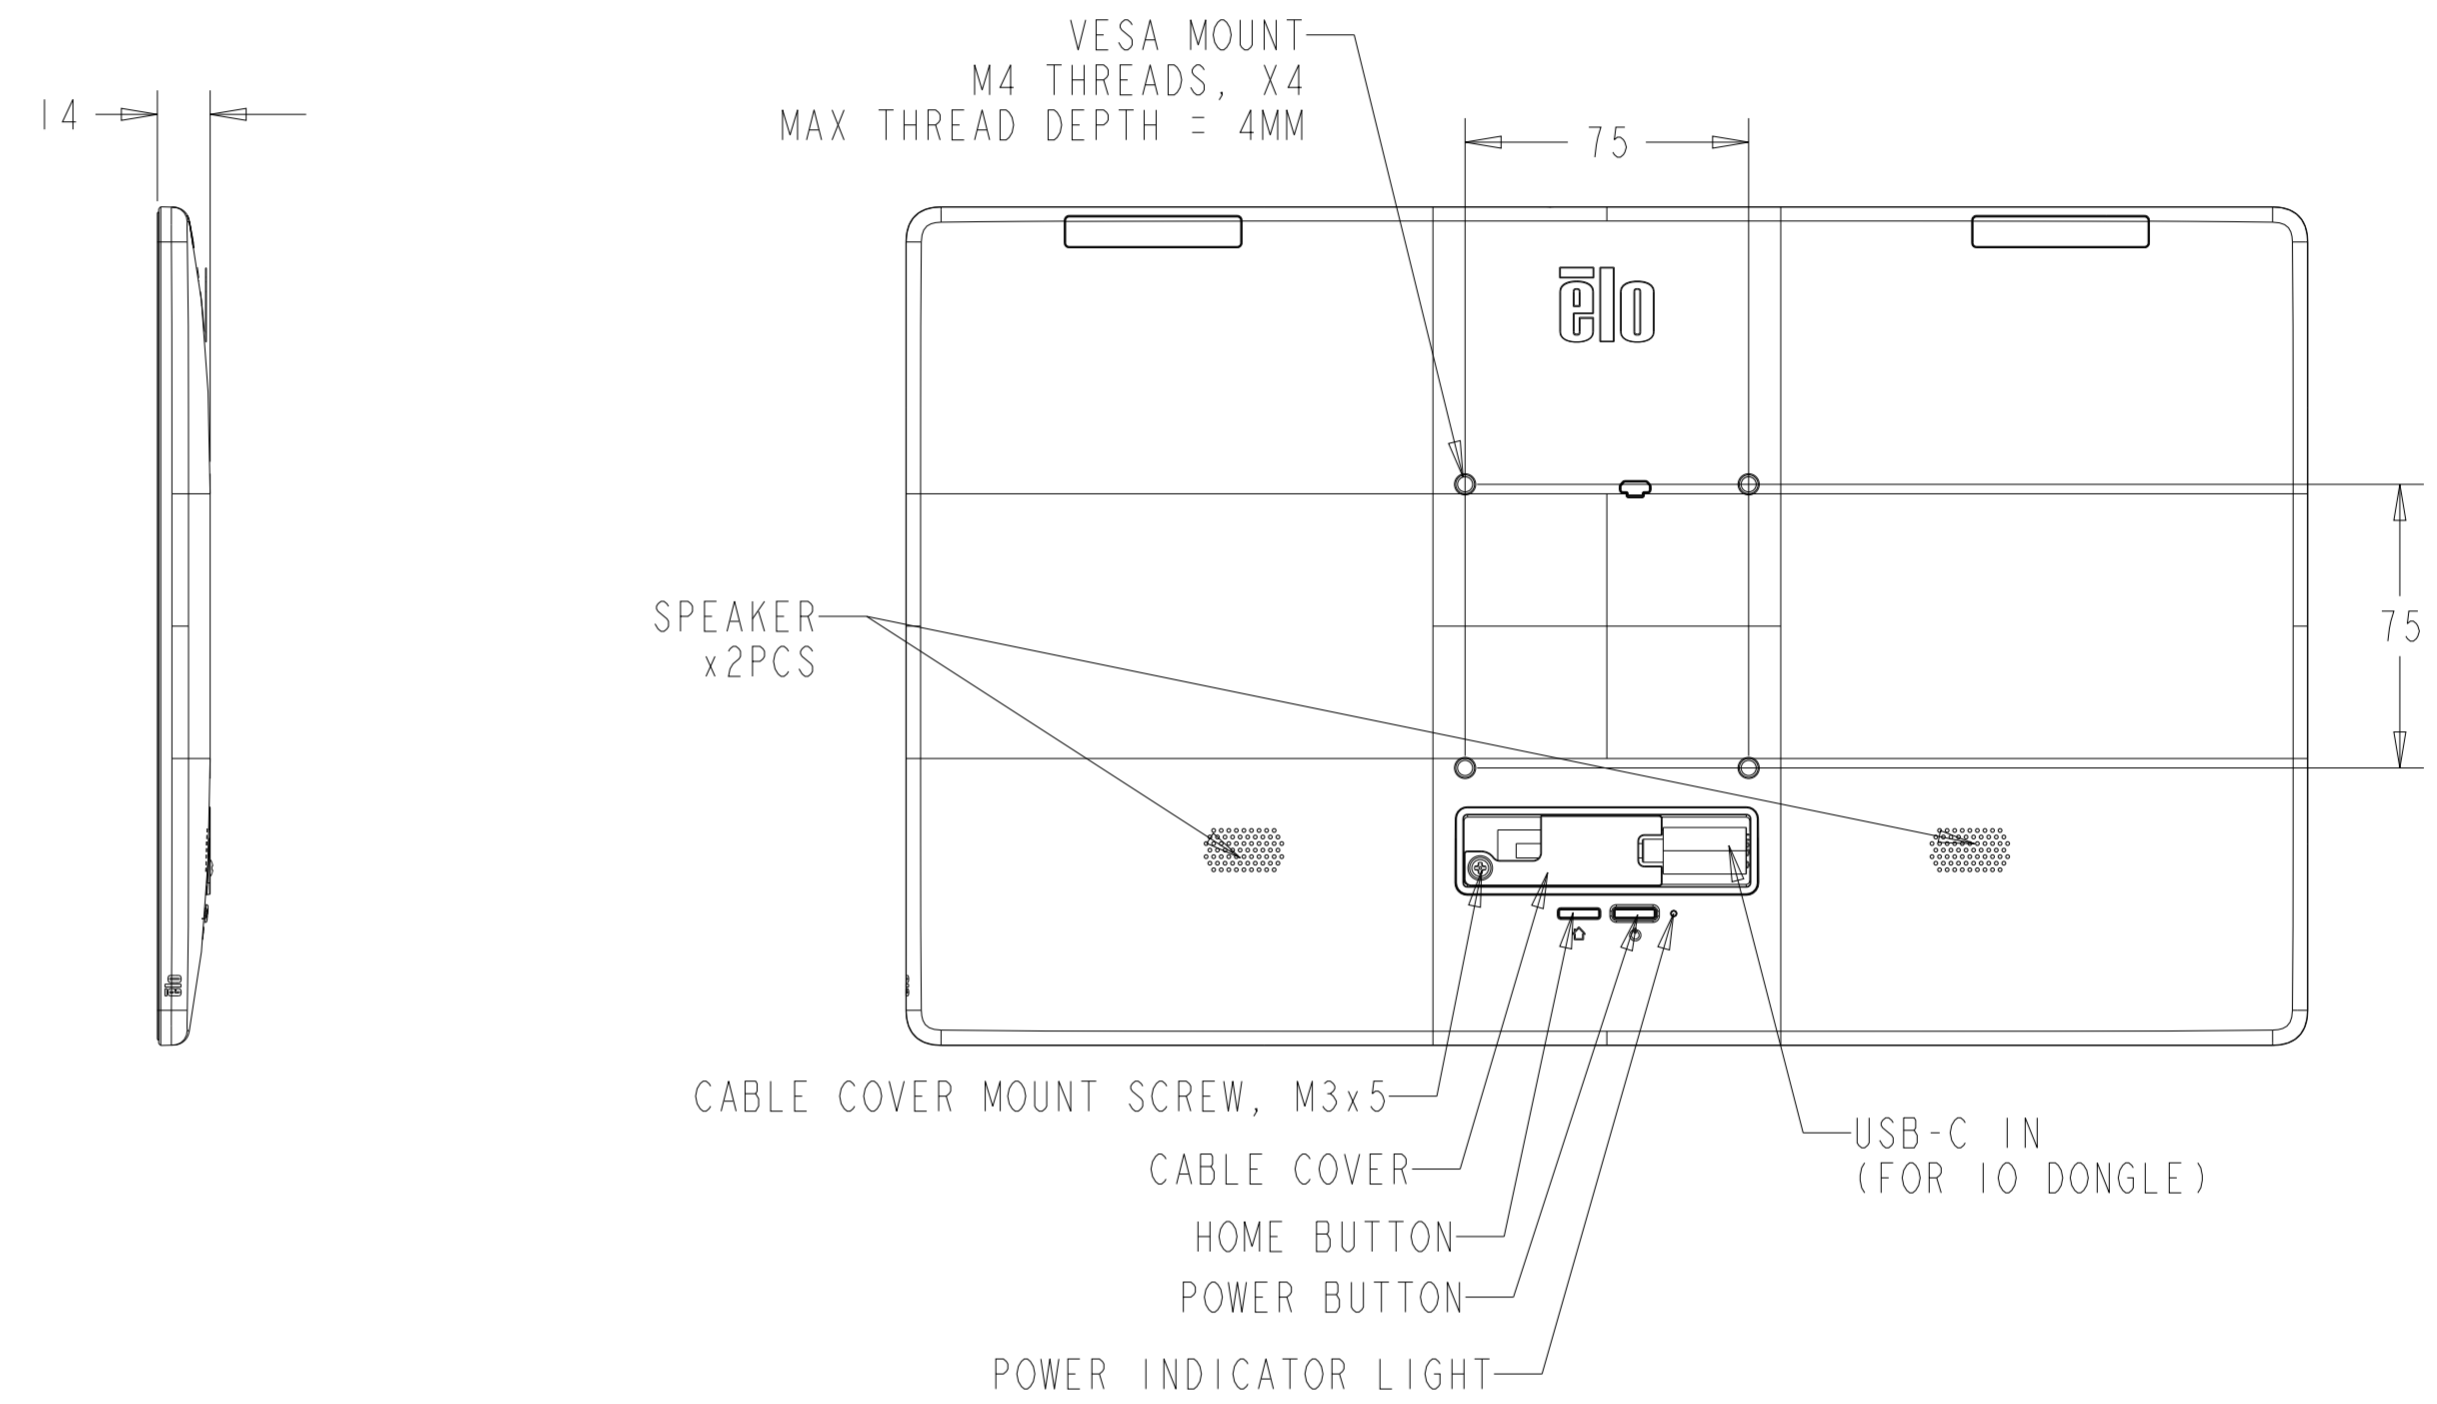

14 SLATE VALUE 15.6", WITH IO DONGLE (E682432)

**14 SLATE VALUE 15.6", WITH FULL POS STAND (E483135)**  
**14 SLATE VALUE 15.6", WITH FULL POS STAND WITH CFD (E482940)**

REAR FACE 10" DISPLAY  
(W/ CFD POS STAND - E483135)

FILLED COVER  
(W/O CFD POS STAND - E482940)

COUNTER TOP MOUNT:  
(OPTIONAL WITH STAND MOUNTING BRACKET)  
THROUGH HOLES FOR M4 SCREWS,  
x 4PCS