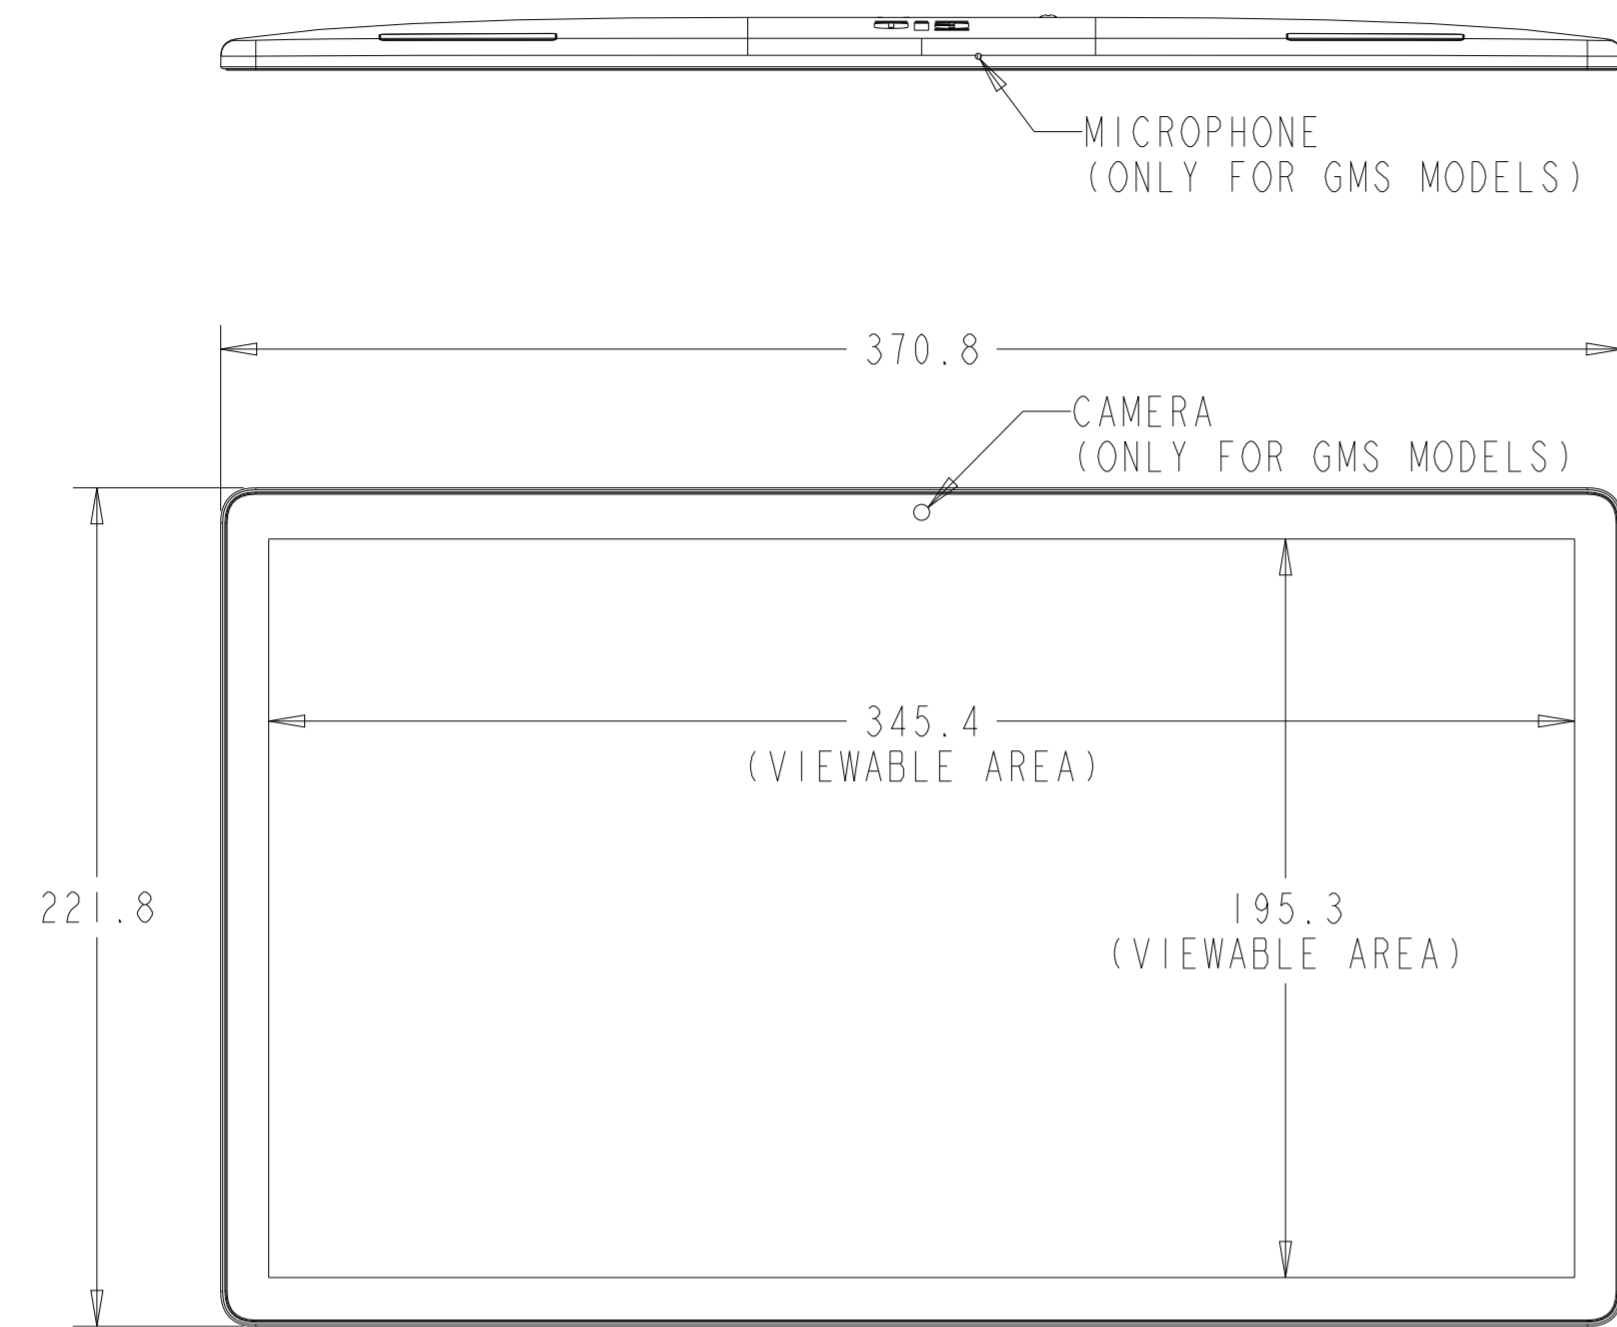

14 SLATE VALUE 15.6", WITH IO DONGLE (E682432)

**14 SLATE VALUE 15.6", WITH FULL POS STAND (E483135)**  
**14 SLATE VALUE 15.6", WITH FULL POS STAND WITH CFD (E482940)**

REAR FACE 10" DISPLAY  
(W/ CFD POS STAND - E483135)

FILLED COVER  
(W/O CFD POS STAND - E482940)

COUNTER TOP MOUNT:  
(OPTIONAL WITH STAND MOUNTING BRACKET)  
THROUGH HOLES FOR M4 SCREWS,  
x 4PCS