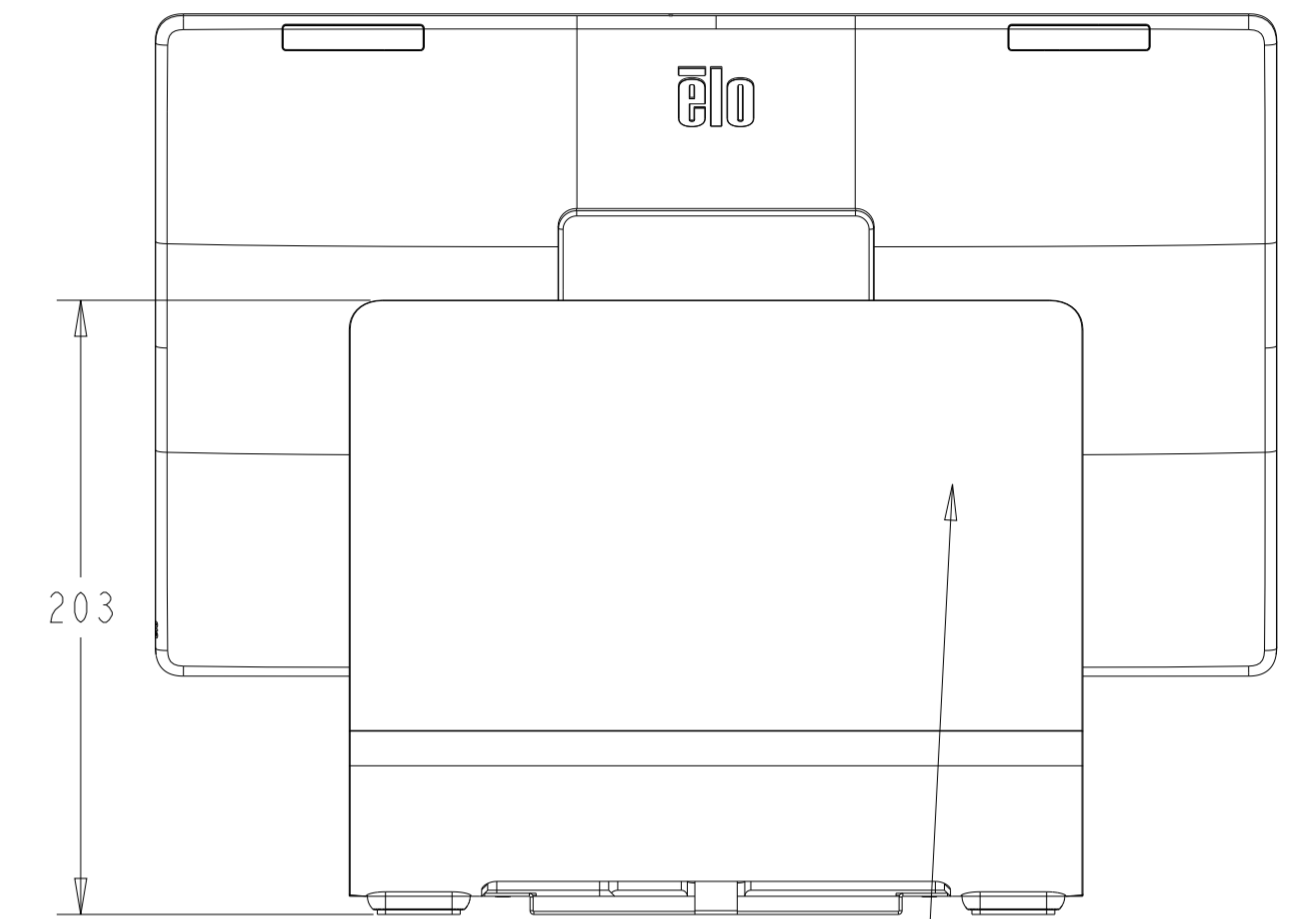

14 SLATE VALUE 15.6", WITH IO DONGLE (E682432)

**14 SLATE VALUE 15.6", WITH FULL POS STAND (E483135)**  
**14 SLATE VALUE 15.6", WITH FULL POS STAND WITH CFD (E482940)**

REAR FACE 10" DISPLAY  
(W/ CFD POS STAND - E483135)

FILLED COVER  
(W/O CFD POS STAND - E482940)

COUNTER TOP MOUNT:  
(OPTIONAL WITH STAND MOUNTING BRACKET)  
THROUGH HOLES FOR M4 SCREWS,  
x 4PCS