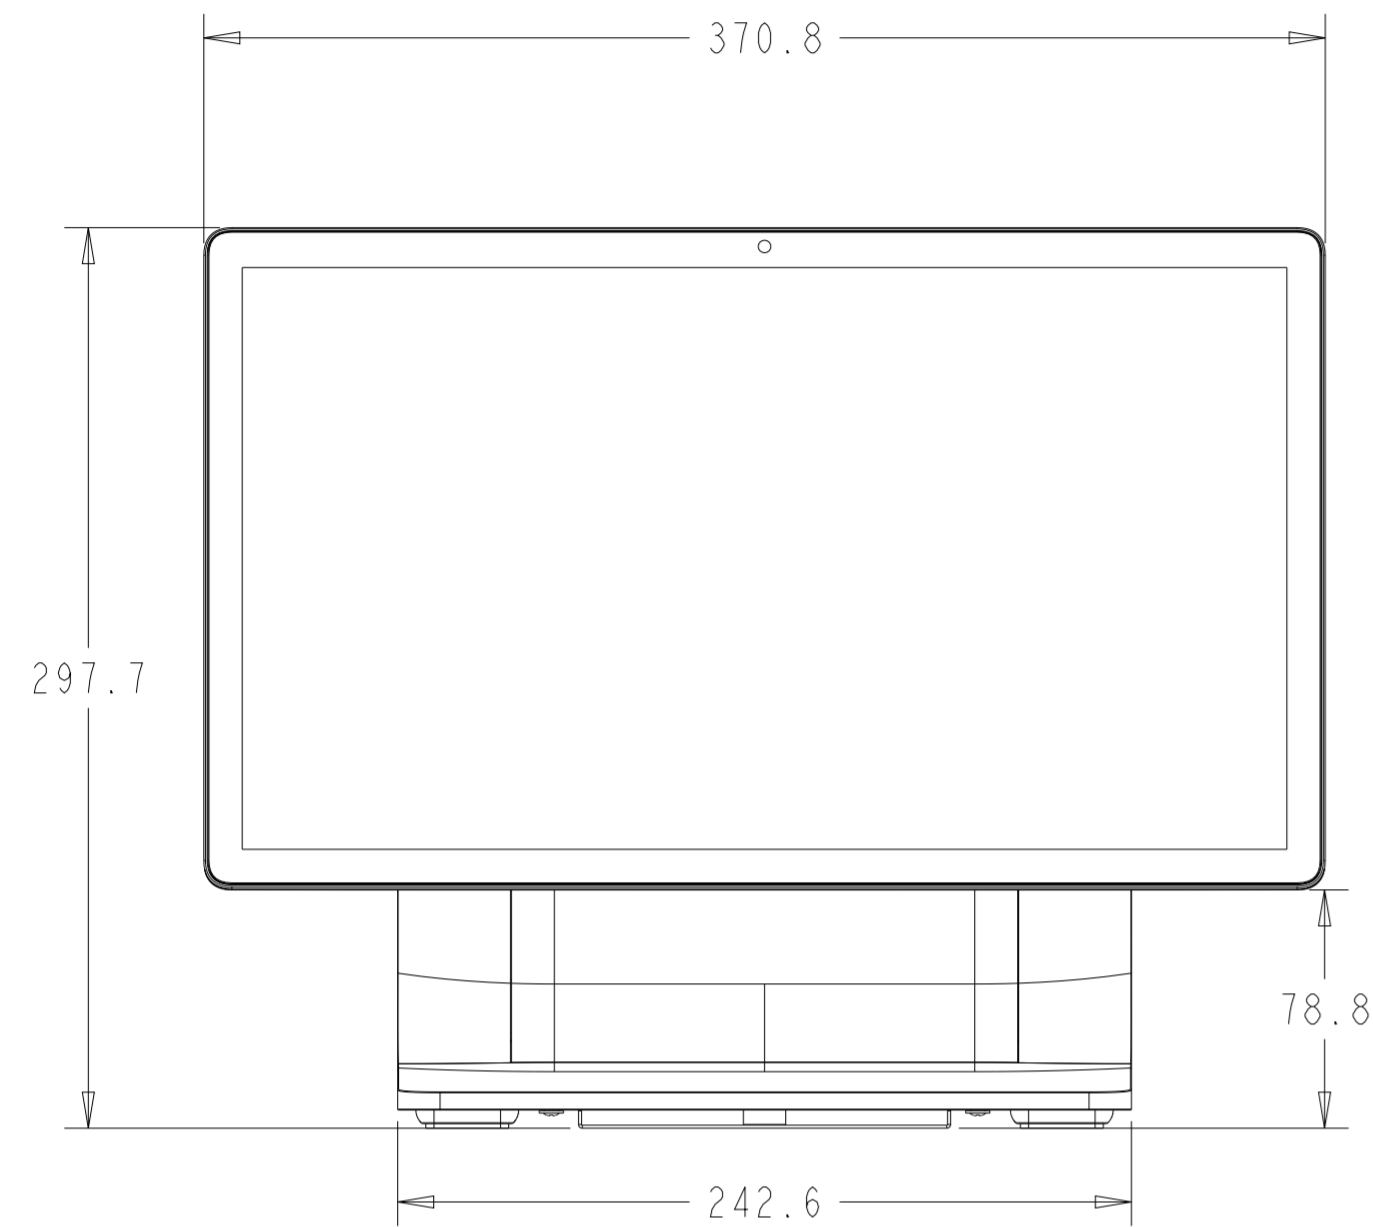

14 SLATE VALUE 15.6", WITH IO DONGLE (E682432)

**14 SLATE VALUE 15.6", WITH FULL POS STAND (E483135)**  
**14 SLATE VALUE 15.6", WITH FULL POS STAND WITH CFD (E482940)**

REAR FACE 10" DISPLAY  
(W/ CFD POS STAND - E483135)

FILLED COVER  
(W/O CFD POS STAND - E482940)

COUNTER TOP MOUNT:  
(OPTIONAL WITH STAND MOUNTING BRACKET)  
THROUGH HOLES FOR M4 SCREWS,  
x 4PCS