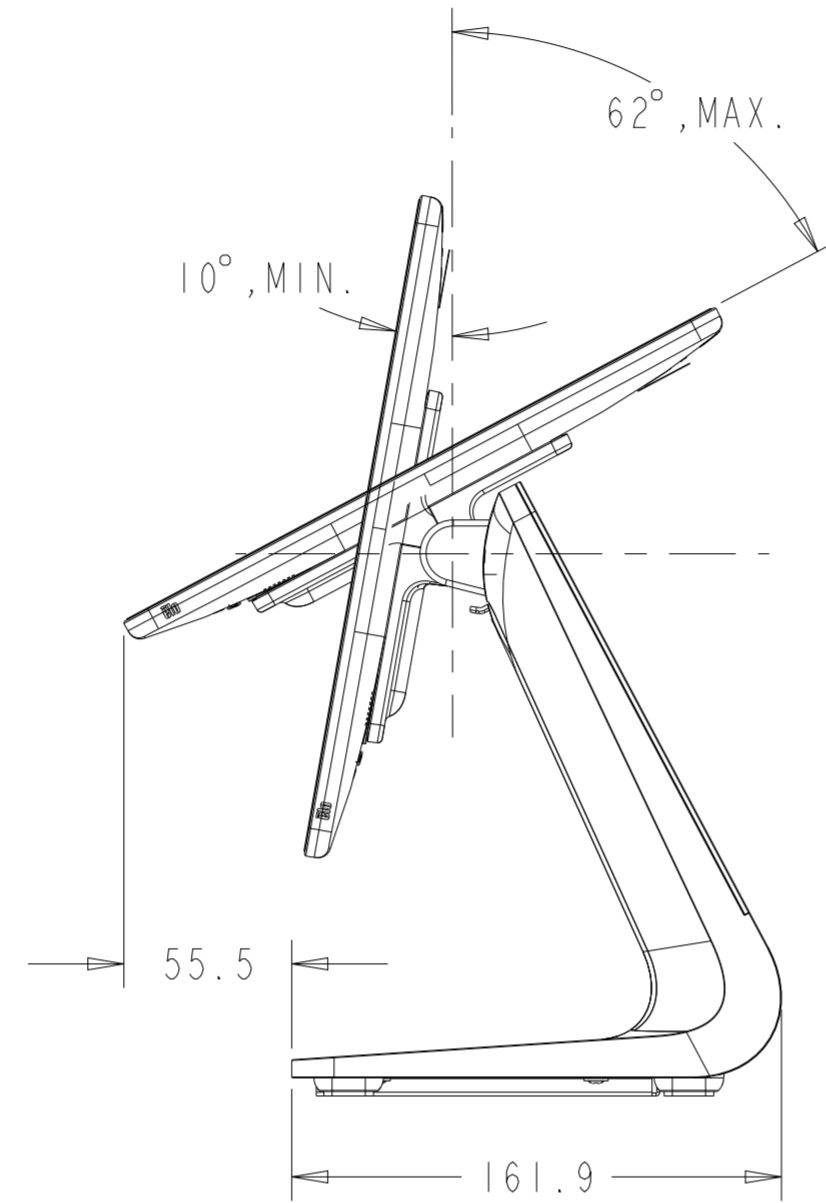

14 SLATE VALUE 15.6", WITH IO DONGLE (E682432)

**14 SLATE VALUE 15.6", WITH FULL POS STAND (E483135)**  
**14 SLATE VALUE 15.6", WITH FULL POS STAND WITH CFD (E482940)**

REAR FACE 10" DISPLAY  
(W/ CFD POS STAND - E483135)

FILLED COVER  
(W/O CFD POS STAND - E482940)

COUNTER TOP MOUNT:  
(OPTIONAL WITH STAND MOUNTING BRACKET)  
THROUGH HOLES FOR M4 SCREWS,  
x 4PCS