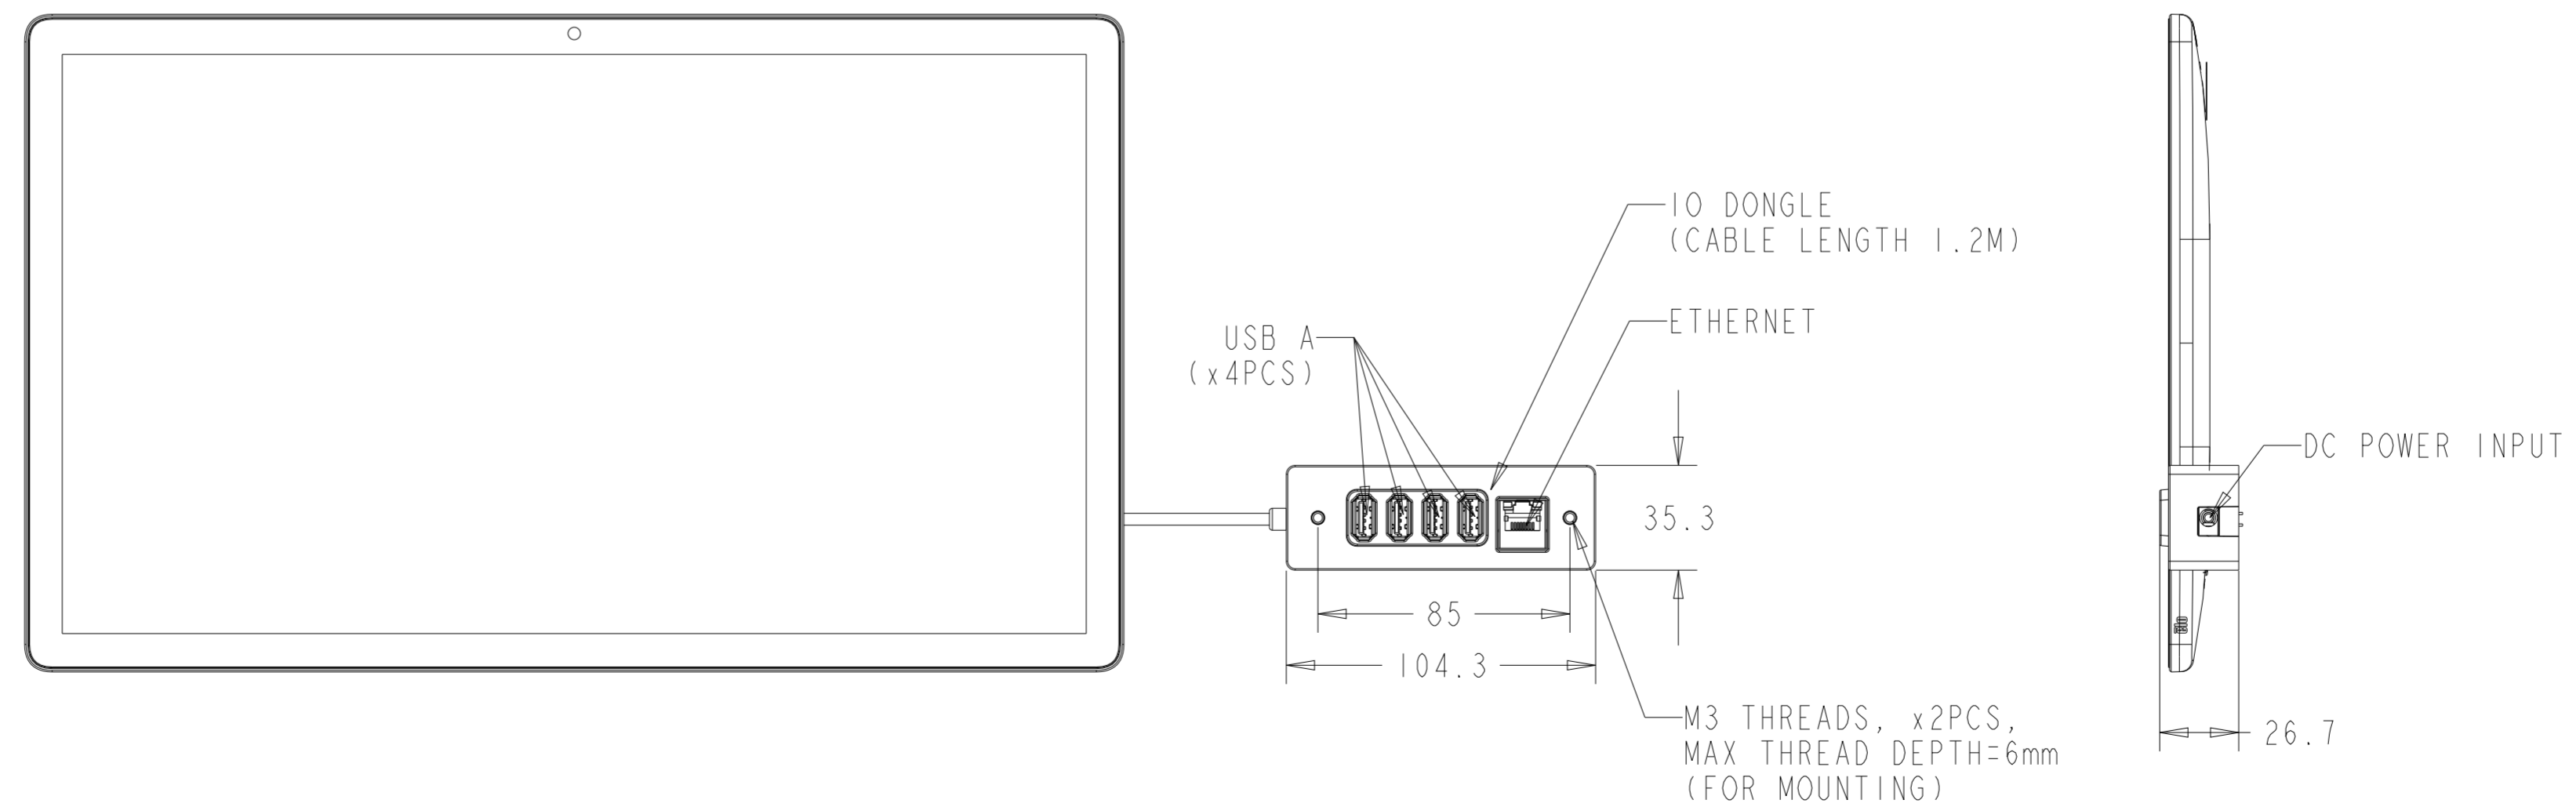

14 SLATE VALUE 15.6", WITH IO DONGLE (E682432)

**14 SLATE VALUE 15.6", WITH FULL POS STAND (E483135)**  
**14 SLATE VALUE 15.6", WITH FULL POS STAND WITH CFD (E482940)**

REAR FACE 10" DISPLAY  
(W/ CFD POS STAND - E483135)

FILLED COVER  
(W/O CFD POS STAND - E482940)

COUNTER TOP MOUNT:  
(OPTIONAL WITH STAND MOUNTING BRACKET)  
THROUGH HOLES FOR M4 SCREWS,  
x 4PCS