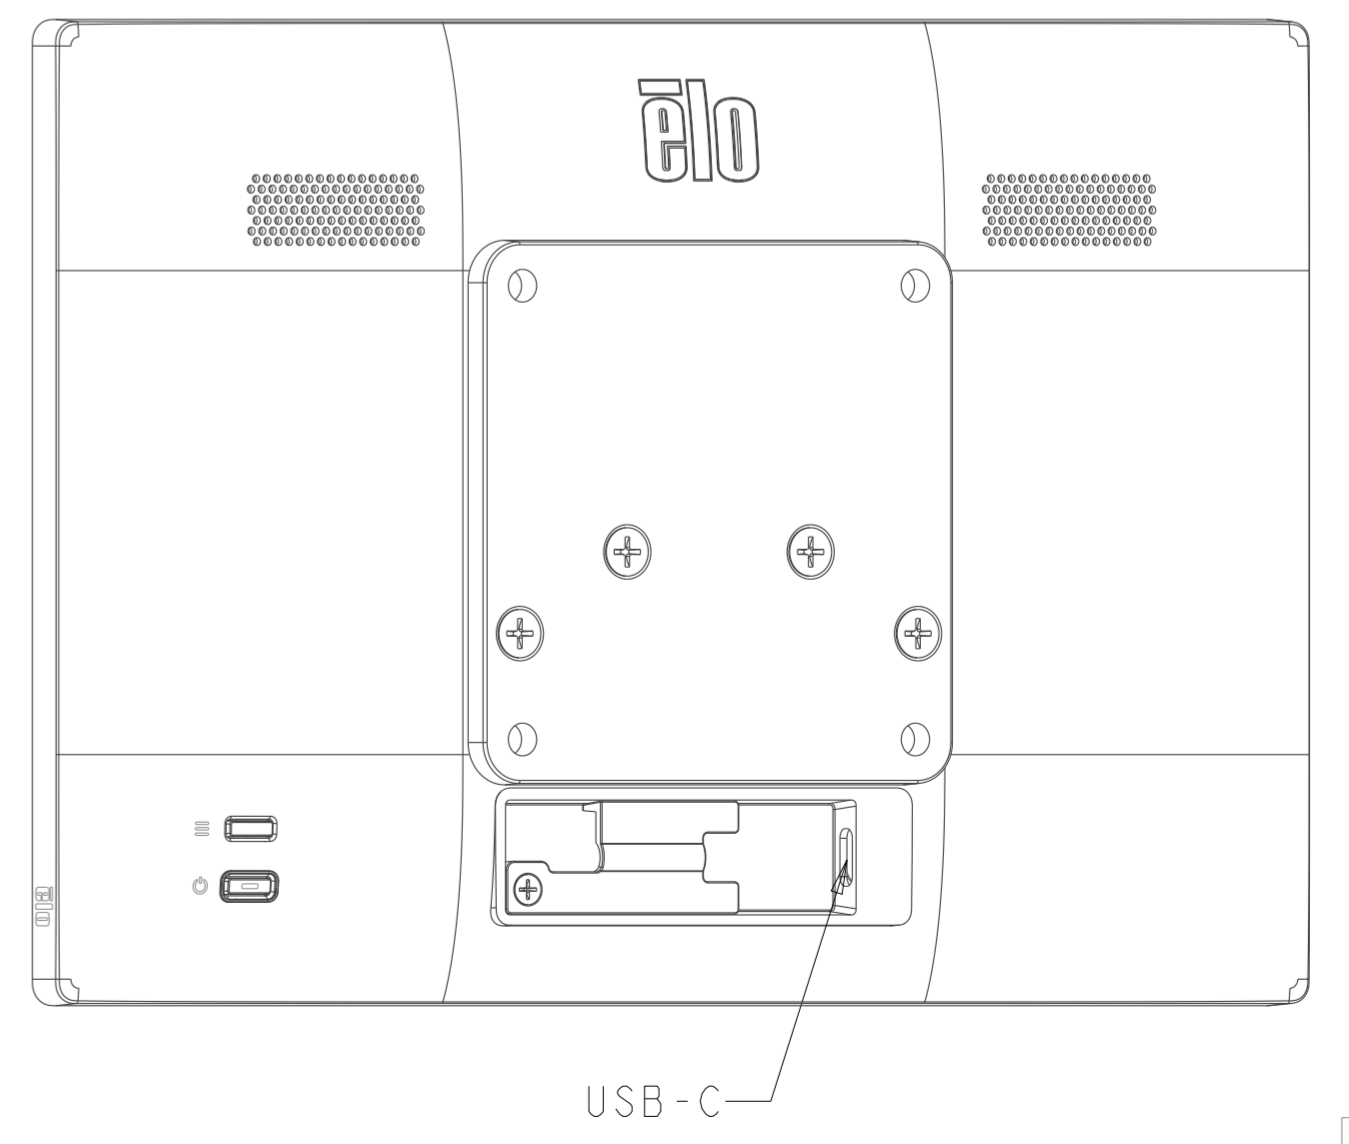

TITLE: ET1004L SLATE

DIMENSIONS ARE IN MILLIMETERS

elo
MS603437
DATE: 10/15/2024
REV: A

VESA MOUNT
75MM X 75MM

REMOVE VESA ADAPTOR
FOR Z-HINGE STAND