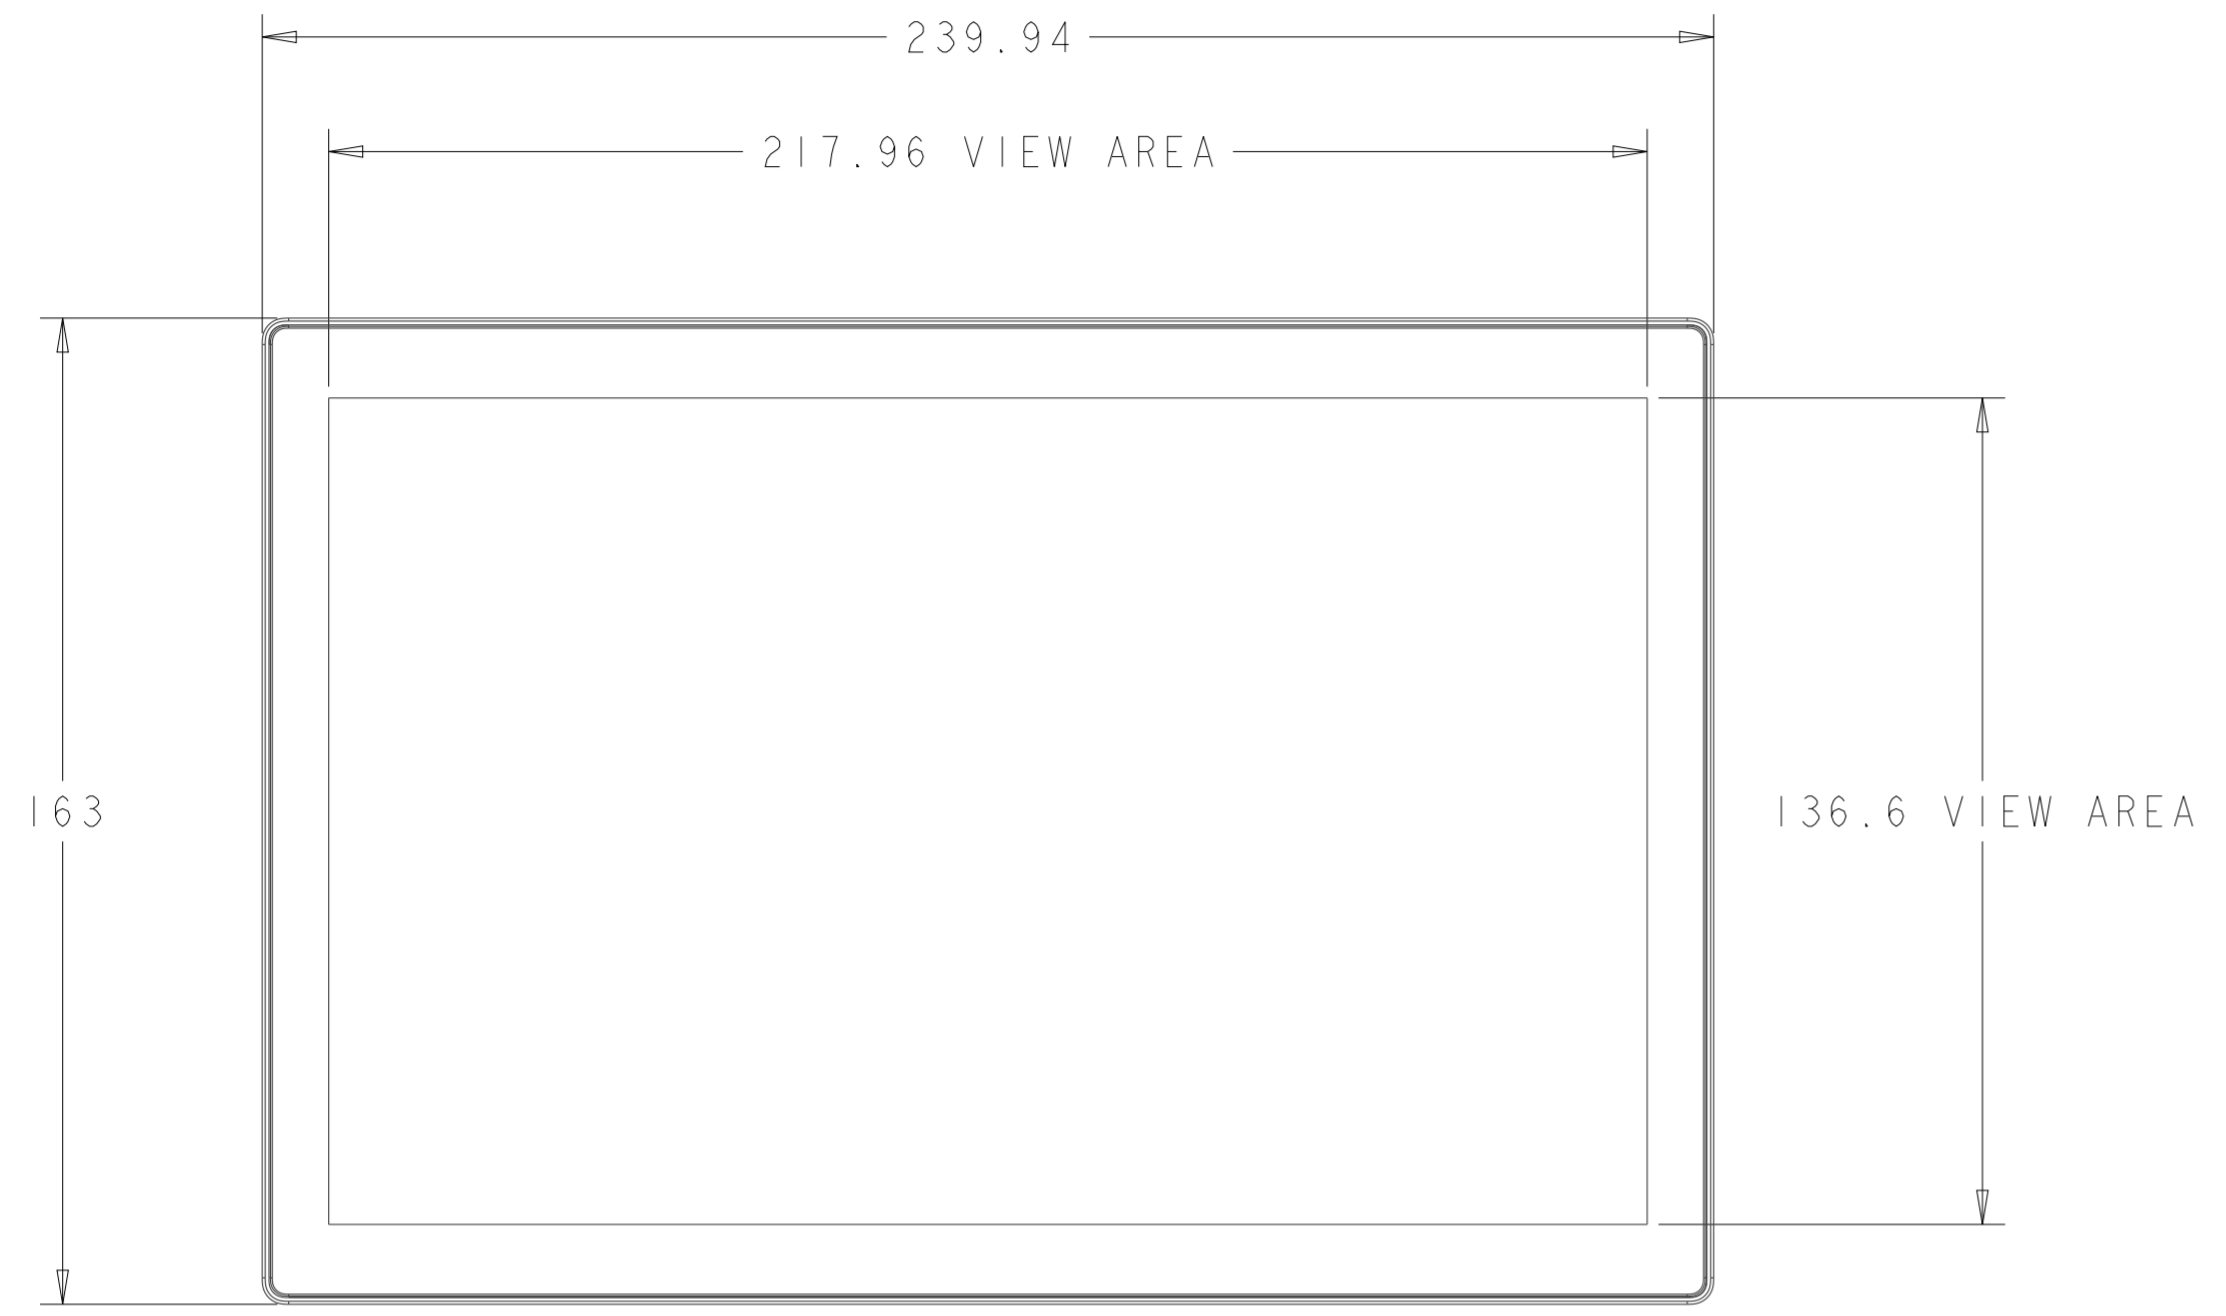

TITLE: ET1004L SLATE

DIMENSIONS ARE IN MILLIMETERS

elo
MS603437
DATE: 10/15/2024
REV: A

VESA MOUNT
75MM X 75MM

REMOVE VESA ADAPTOR
FOR Z-HINGE STAND