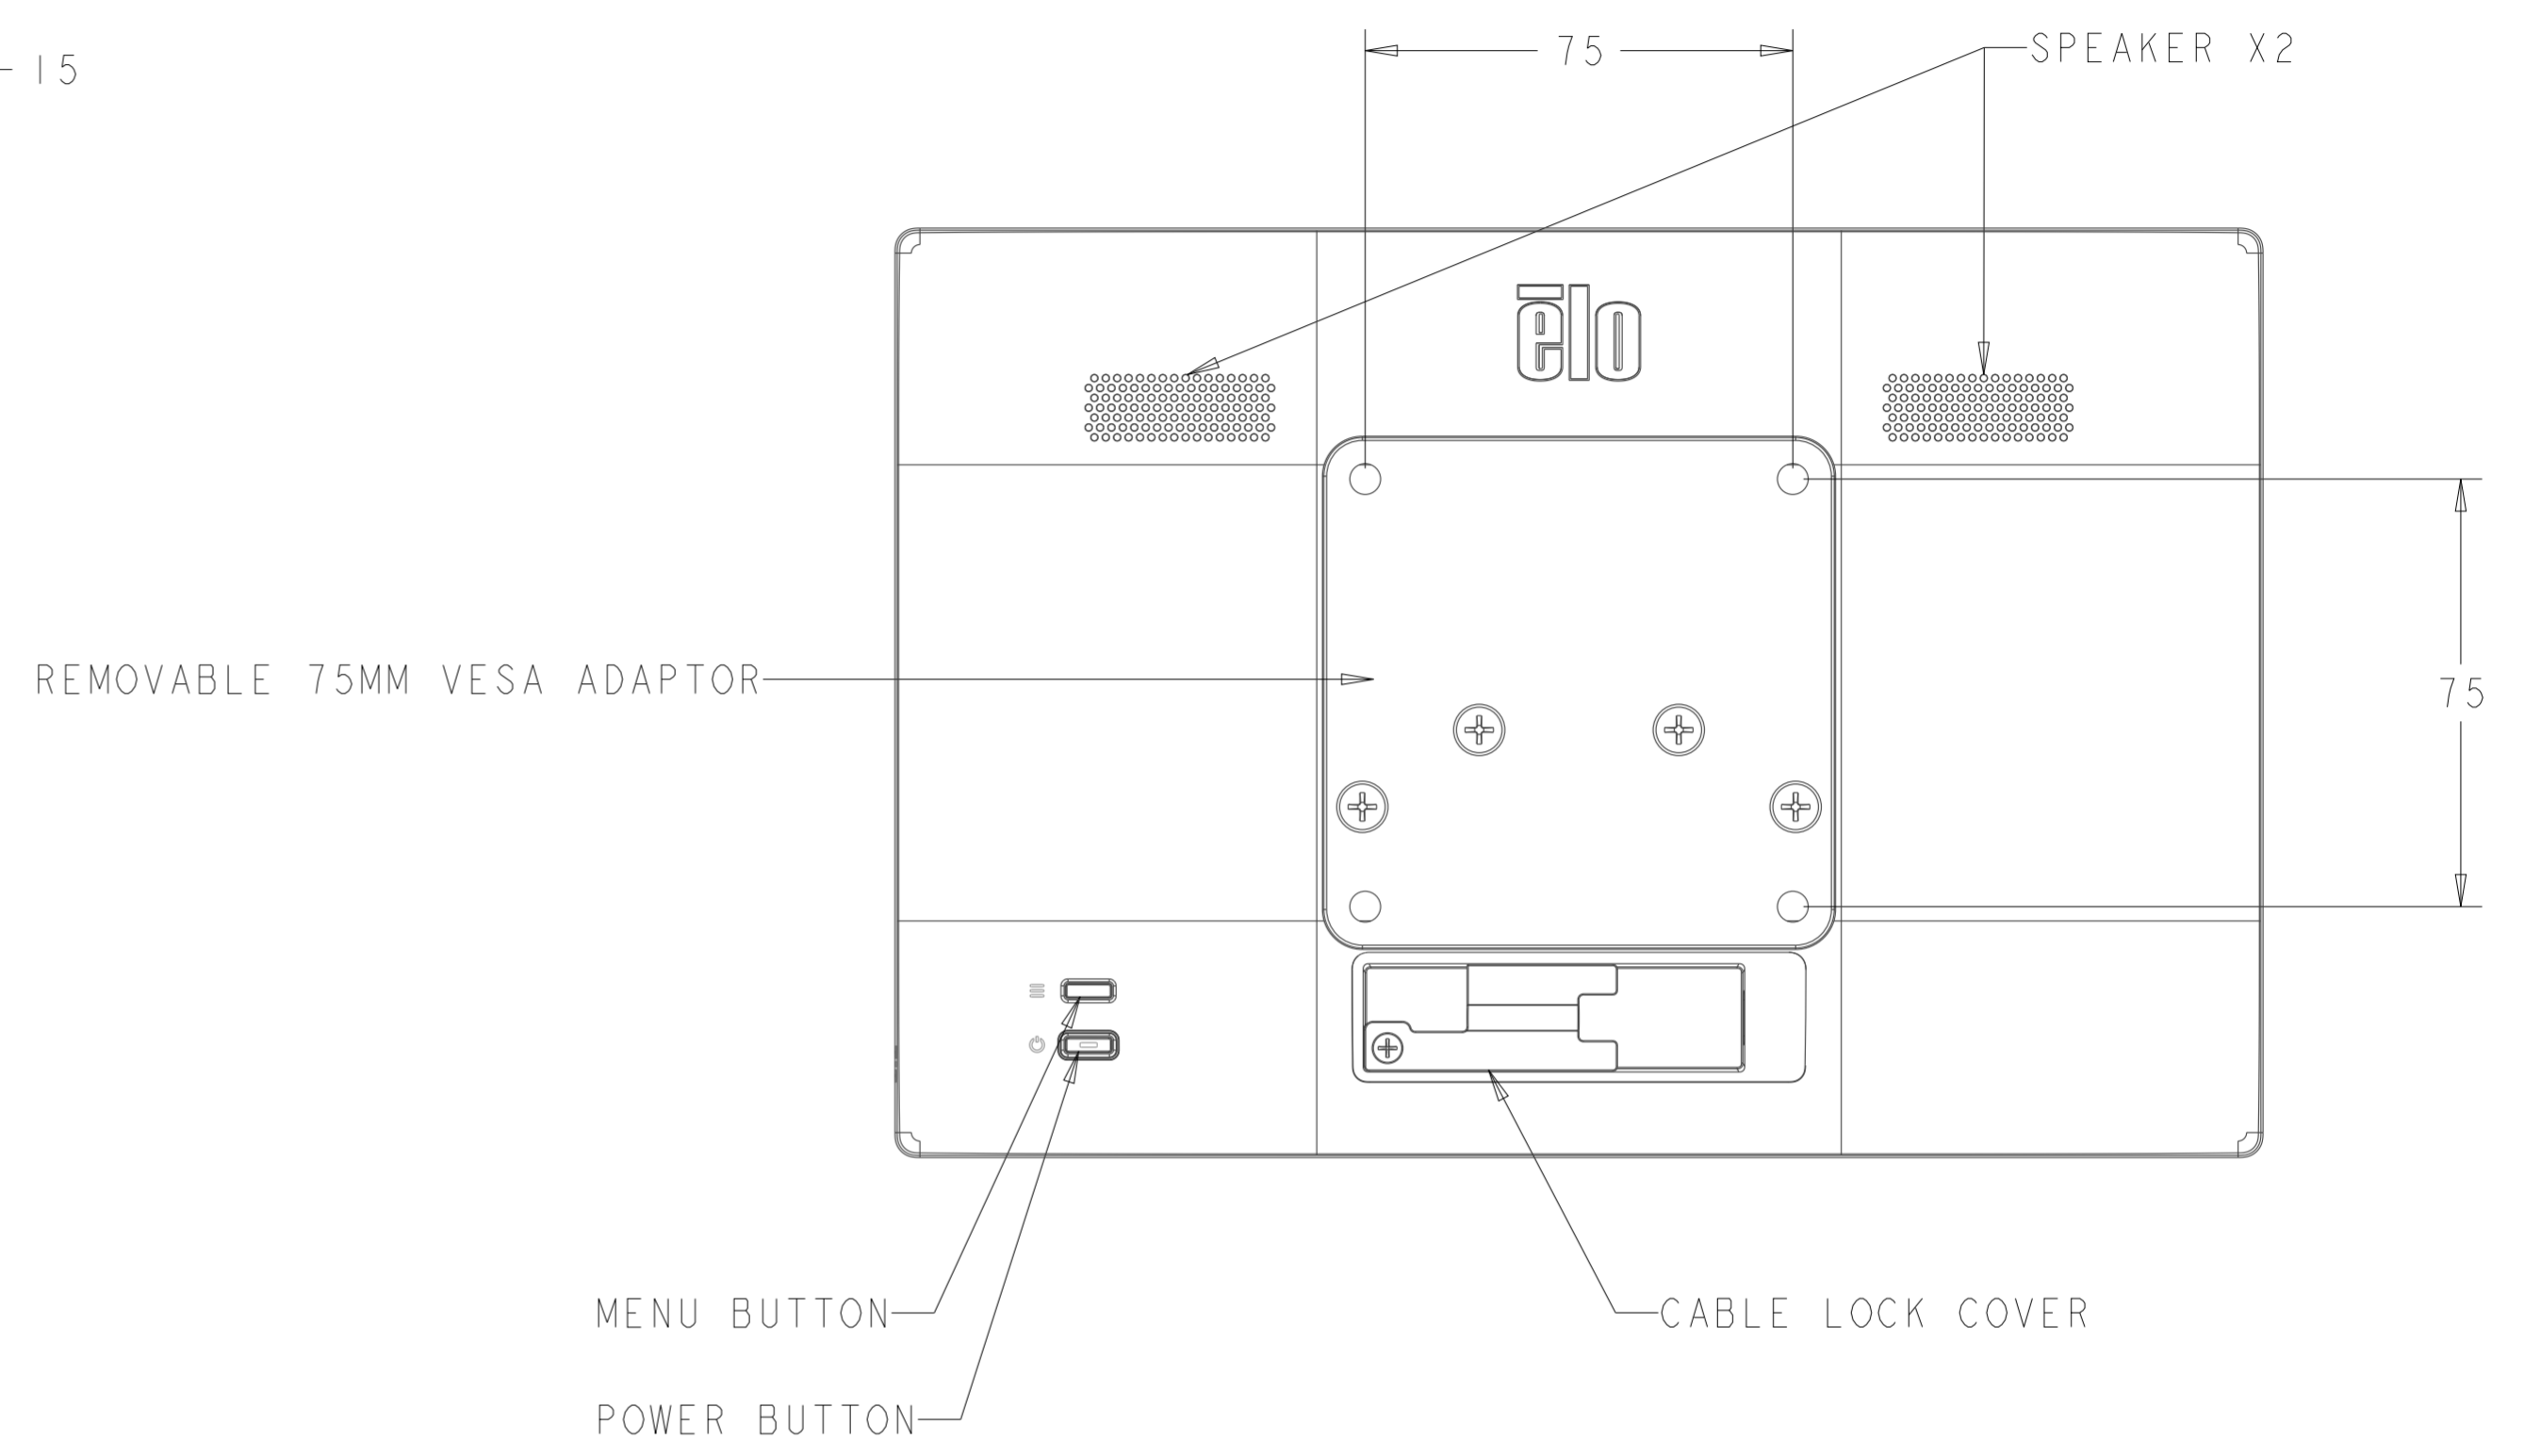

TITLE: ET1004L SLATE

DIMENSIONS ARE IN MILLIMETERS

elo
MS603437
DATE: 10/15/2024
REV: A

VESA MOUNT
75MM X 75MM

REMOVE VESA ADAPTOR
FOR Z-HINGE STAND