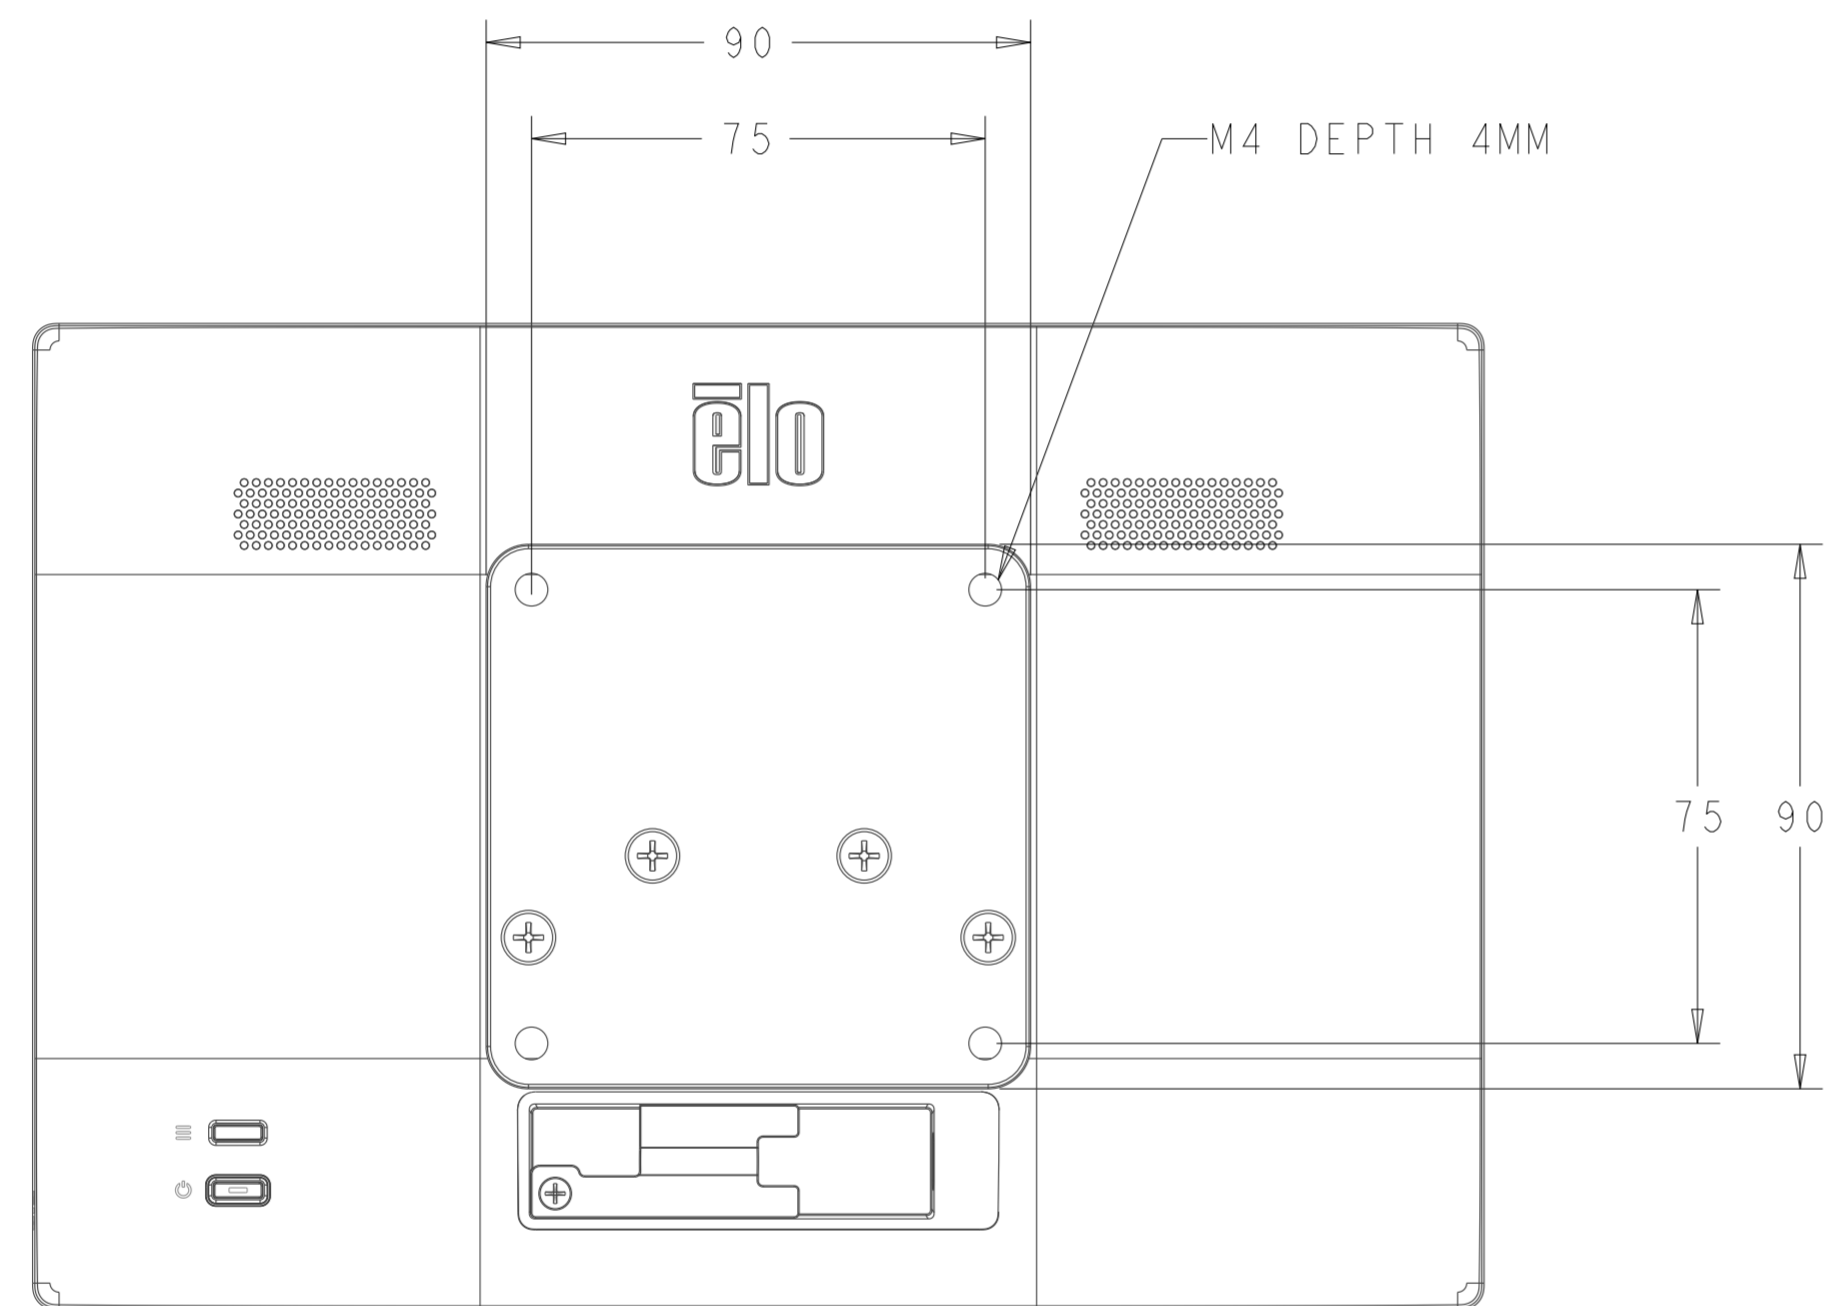

TITLE: ET1004L SLATE

DIMENSIONS ARE IN MILLIMETERS

elo
MS603437
DATE: 10/15/2024
REV: A

VESA MOUNT
75MM X 75MM

REMOVE VESA ADAPTOR
FOR Z-HINGE STAND