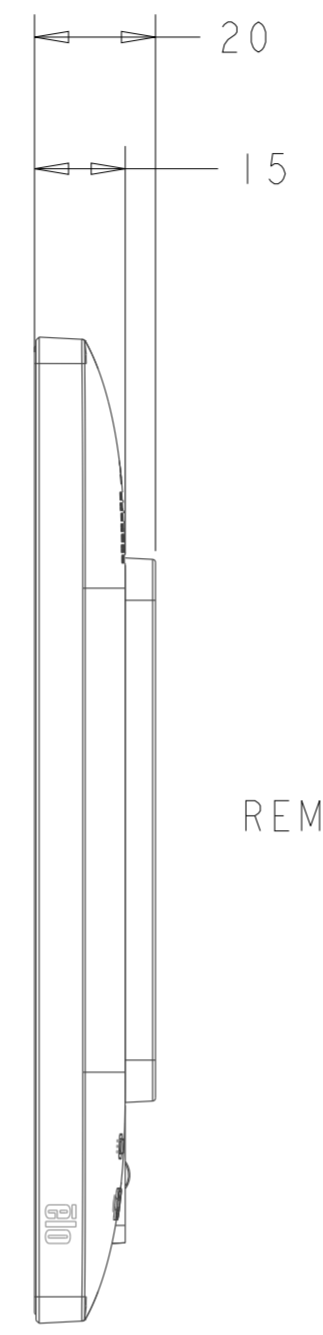

TITLE: ET1004L SLATE

DIMENSIONS ARE IN MILLIMETERS

elo
MS603437
DATE: 10/15/2024
REV: A

VESA MOUNT
75MM X 75MM

REMOVE VESA ADAPTOR
FOR Z-HINGE STAND